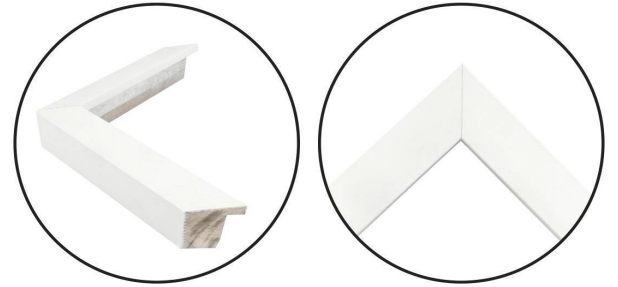

WENDOVER ART GROUP

ITEM NUMBER : **WTUR0038**

TITLE : **Beach Umbrella 1**

OUTWARD DIMENSION (W X H) : **27.75" x 37.75"**

FRAME (WIDTH X DEPTH) : M0956 | 1.13" x 1.75"

FRAME FINISH : **Standard Frame**

Matte White

DESCRIPTION :

**Giclee on Watercolor Paper, Hand Deckled and Floated on
Mat**