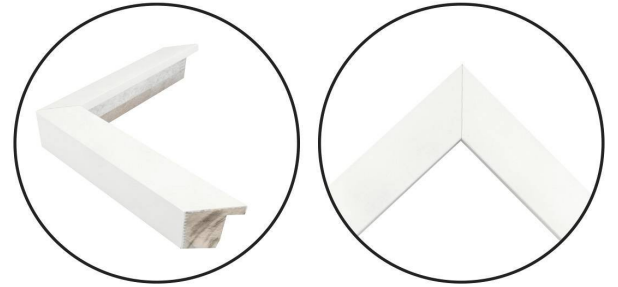

WENDOVER ART GROUP

ITEM NUMBER : **WTUR0038**

TITLE : **Beach Umbrella 1**

OUTWARD DIMENSION (W X H) : **27.75" x 37.75"**

FRAME (WIDTH X DEPTH) : **M0956**
1.13" x 1.75"

FRAME FINISH : **Standard Frame**
Matte White

DESCRIPTION :

**Giclee on Watercolor Paper, Hand Deckled and Floated on
Mat**