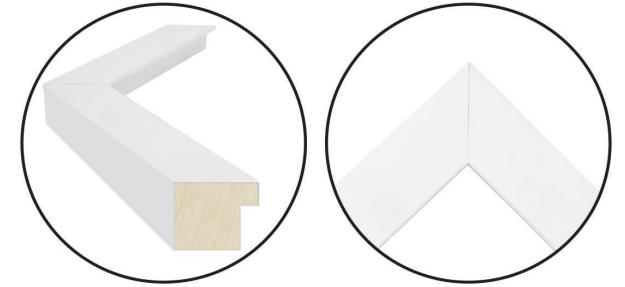

WENDOVER ART GROUP

ITEM NUMBER : **WCON246**

TITLE : **Aerial Pastel Land 1**

OUTWARD DIMENSION (W X H) : **42.75" x 32.75"**

FRAME (WIDTH X DEPTH) : M0994 | 1.63" x 1.38"

FRAME FINISH : **Standard Frame**

White

DESCRIPTION :

Giclee on Paper, with Single Mat with Reverse Bevels