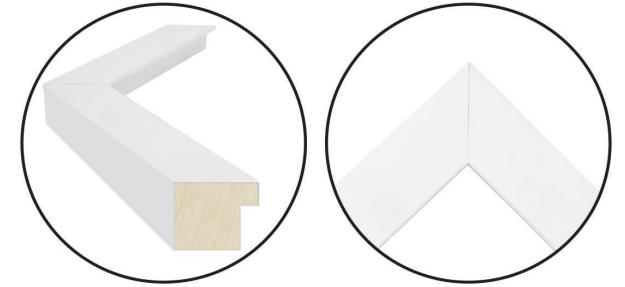

WENDOVER ART GROUP

ITEM NUMBER : **WCON246**

TITLE : **Aerial Pastel Land 1**

OUTWARD DIMENSION (W X H) : **42.75" x 32.75"**

FRAME (WIDTH X DEPTH) : **M0994
1.63" x 1.38"**

FRAME FINISH : **Standard Frame
White**

DESCRIPTION :

Giclee on Paper, with Single Mat with Reverse Bevels