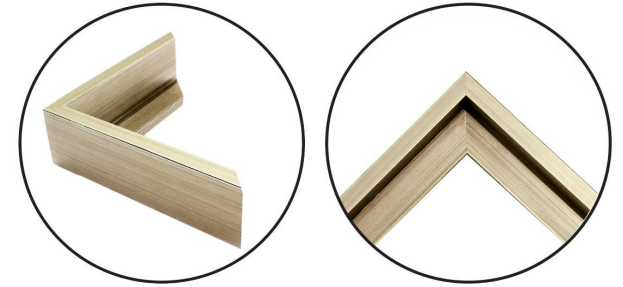

# WENDOVER ART GROUP

---

ITEM NUMBER : **WEU1214**

TITLE : **European Square**

OUTWARD DIMENSION (W X H) : **61" x 47"**

FRAME (WIDTH X DEPTH) : M1123 | 0.63" x 2.13"

FRAME FINISH : **Floater Frame**

**Antique Silver**

DESCRIPTION :

**Giclee on Gallery Wrapped Canvas, Artist Enhanced**