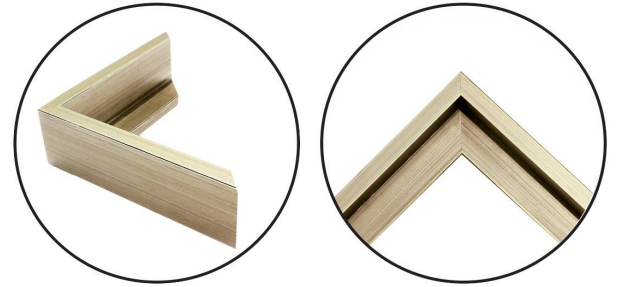

# WENDOVER ART GROUP

---

ITEM NUMBER : **WEU1214**

TITLE : **European Square**

OUTWARD DIMENSION (W X H) : **61" x 47"**

FRAME (WIDTH X DEPTH) : **M1123**  
**0.63" x 2.13"**

FRAME FINISH : **Floater Frame**  
**Antique Silver**

DESCRIPTION :

**Giclee on Gallery Wrapped Canvas, Artist Enhanced**