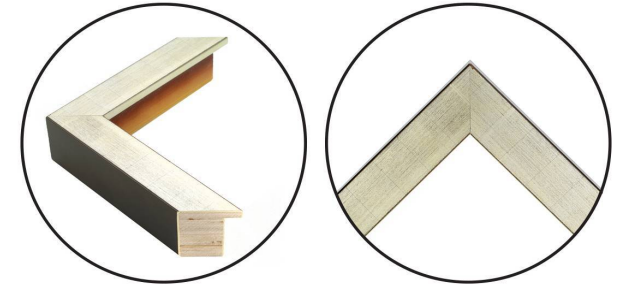

# WENDOVER ART GROUP

ITEM NUMBER : **WNT2022**

TITLE : **Silver Orchid Garden**

OUTWARD DIMENSION (W X H) : **65.5" x 45.5"**

FRAME (WIDTH X DEPTH) : **M0801SUB1  
1.25" x 1.88"**

FRAME FINISH : **Standard Frame  
Antique Silver Etched**

DESCRIPTION :

**Giclee on Hand Applied Silver Leaf, Framed with White  
Linen Liner**