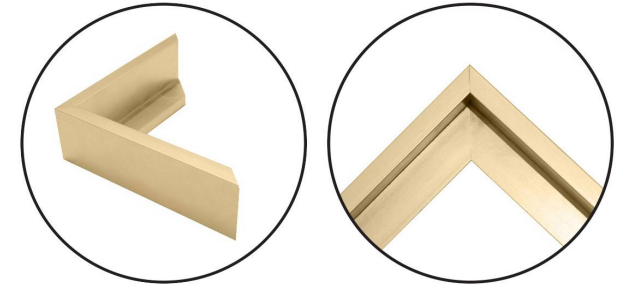

WENDOVER ART GROUP

ITEM NUMBER : **WTFH0840**

TITLE : **Vast Field 1**

OUTWARD DIMENSION (W X H) : **61" x 41"**

FRAME (WIDTH X DEPTH) : **M1126**
0.63" x 2.13"

FRAME FINISH : **Floater Frame**
Champagne Gold

DESCRIPTION :

Giclee on Gallery Wrapped Canvas, Artist Enhanced