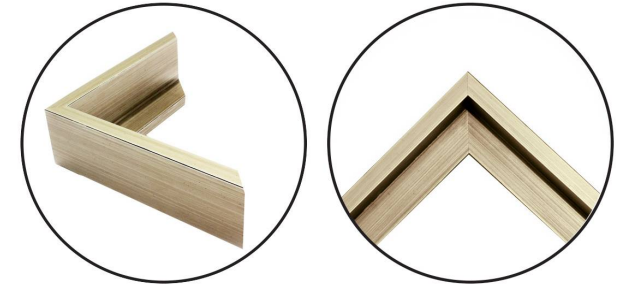

WENDOVER ART GROUP

ITEM NUMBER : **HAR004**

TITLE : **Arial View of Central Park**

OUTWARD DIMENSION (W X H) : **39.5" x 29.5"**

FRAME (WIDTH X DEPTH) : **M1123
0.63" x 2.13"**

FRAME FINISH : **Floater Frame
Antique Silver**

DESCRIPTION :

Giclee on Gallery Wrapped Canvas