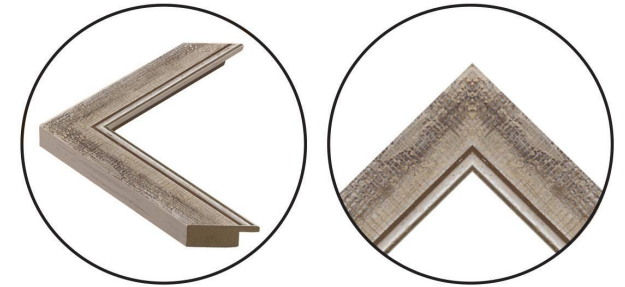

# WENDOVER ART GROUP

---

ITEM NUMBER : 27090

TITLE : **Luminent Shores B**

OUTWARD DIMENSION (W X H) : **34" x 34"**

FRAME (WIDTH X DEPTH) : **M0589  
2" x 0.88"**

FRAME FINISH : **Standard Frame  
Silver**

DESCRIPTION :

**Double Mats, with Floated Bottom Mat**