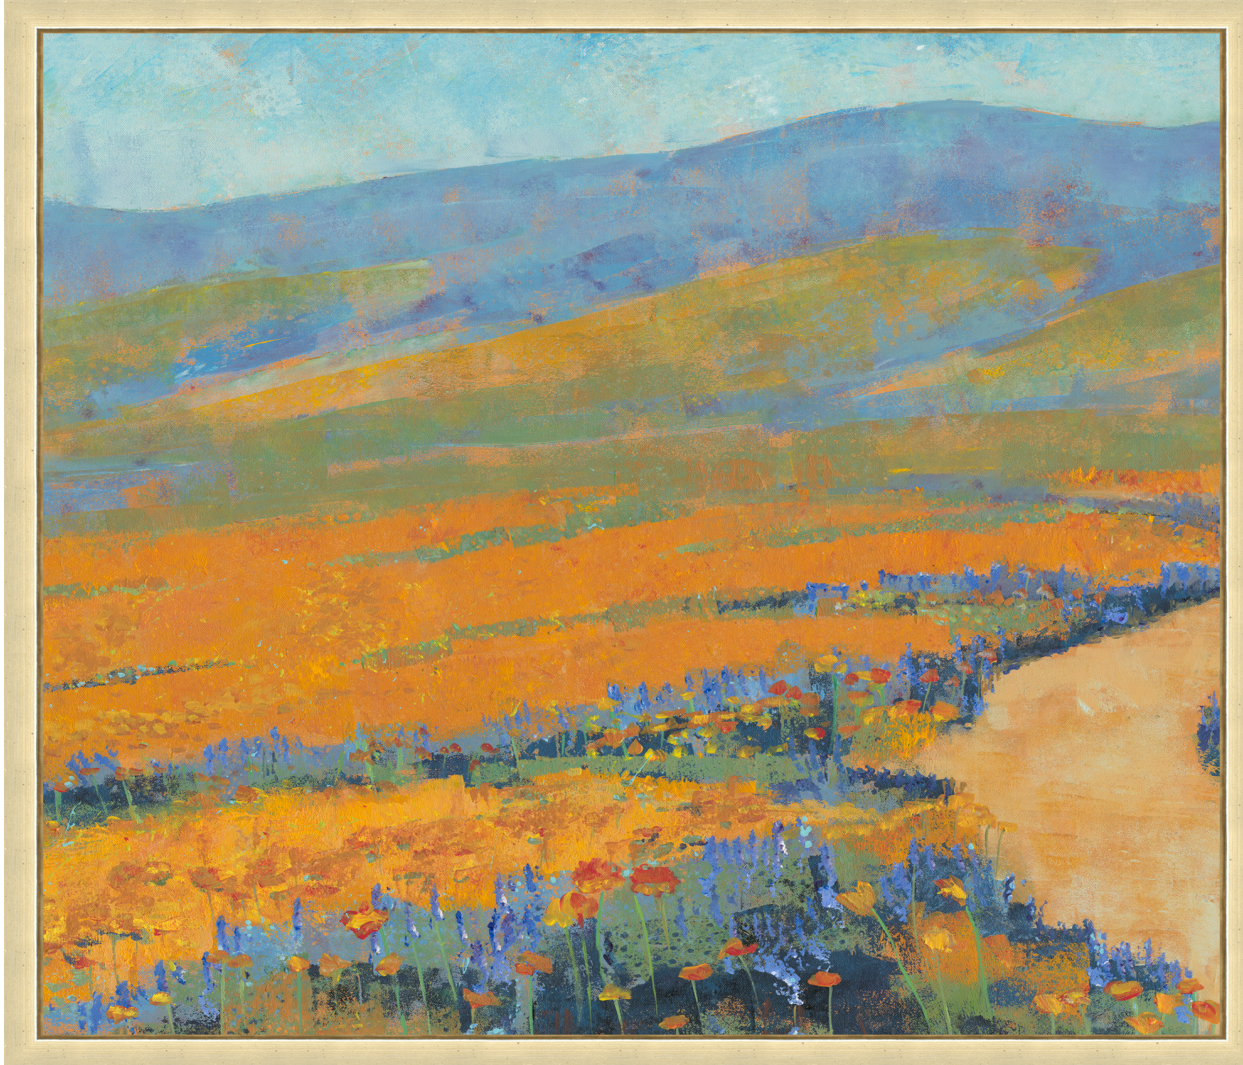

WENDOVER ART GROUP

ITEM NUMBER : **HLD185**

TITLE : **California Wildflowers 2**

OUTWARD DIMENSION (W X H) : **23.5" x 23.5"**

FRAME (WIDTH X DEPTH) : **M1123**
0.63" x 2.13"

FRAME FINISH : **Floater Frame**
Antique Silver

DESCRIPTION :

Giclee on Gallery Wrapped Canvas, Artist Enhanced