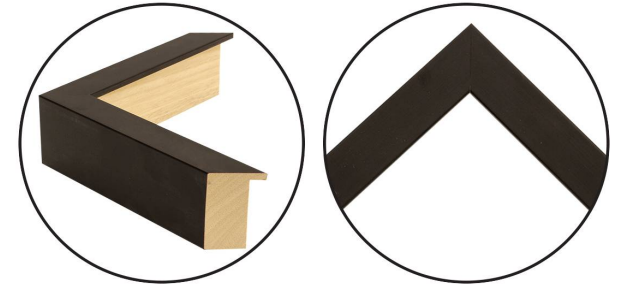

WENDOVER ART GROUP

ITEM NUMBER : **WPH1786**

TITLE : **Retro Drive**

OUTWARD DIMENSION (W X H) : **58.5" x 41.5"**

FRAME (WIDTH X DEPTH) : **MC2332 | 1" x 2.13"**

FRAME FINISH : **Standard Frame**
Espresso

DESCRIPTION :

**Giclee on Paper, with Double Mats with Floated Top Mat
and Reverse Bevels**