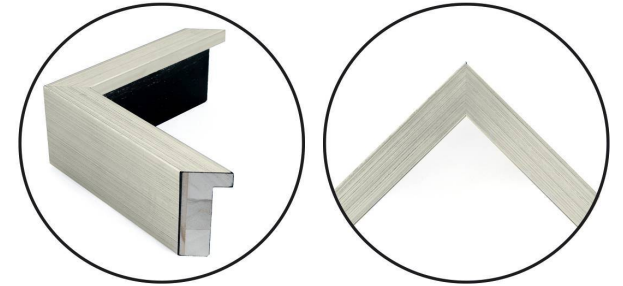

WENDOVER ART GROUP

ITEM NUMBER : **WAB4230**

TITLE : **Studio Papers 2**

OUTWARD DIMENSION (W X H) : **36.5" x 46.5"**

FRAME (WIDTH X DEPTH) : **M0871SUB1
1" x 3"**

FRAME FINISH : **Standard Frame
Silver**

DESCRIPTION :

Giclee on Paper, Hand Deckled and Floated on Hand

Wrapped Fabric Mat, Framed in Shadowbox