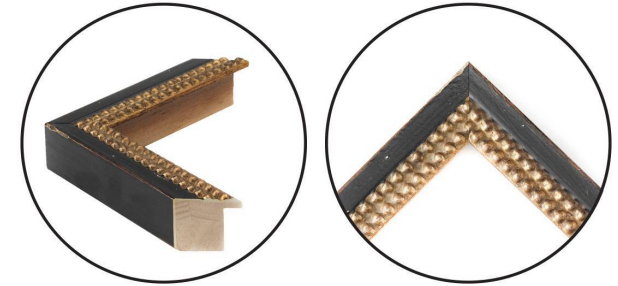

WENDOVER ART GROUP

ITEM NUMBER : **WNT2044**

TITLE : **Crackled Butterfly Chart 2**

OUTWARD DIMENSION (W X H) : **48" x 38"**

FRAME (WIDTH X DEPTH) : **M0273SUB1**
1.25" x 1.63"

FRAME FINISH : **Standard Frame**
Black with Gold Leaf

DESCRIPTION :

**Giclee on Paper, with Hand Applied Crackle Finish, Hand
Deckled and Floated on Mat**