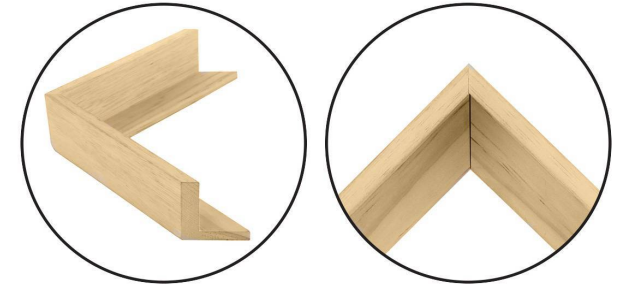

WENDOVER ART GROUP

ITEM NUMBER : **WLD2579**

TITLE : **Along the Edge 2**

OUTWARD DIMENSION (W X H) : **48.25" x 48.25"**

FRAME (WIDTH X DEPTH) : **MC0618SUB1
0.38" x 2.25"**

FRAME FINISH : **Floater Frame
Natural**

DESCRIPTION :

Giclee on Gallery Wrapped Canvas, Artist Enhanced