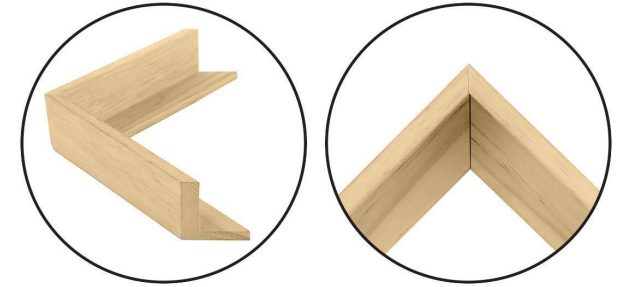

# WENDOVER ART GROUP

---

ITEM NUMBER : **WLD2571**

TITLE : **Dancing Horizon**

OUTWARD DIMENSION (W X H) : **66.25" x 41.25"**

FRAME (WIDTH X DEPTH) : **MC0618SUB1  
0.38" x 2.25"**

FRAME FINISH : **Floater Frame  
Natural**

DESCRIPTION :

**Giclee on Gallery Wrapped Canvas, Artist Enhanced**