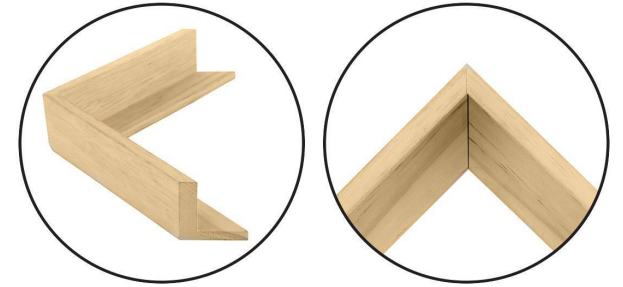

WENDOVER ART GROUP

ITEM NUMBER : **WLD2571**

TITLE : **Dancing Horizon**

OUTWARD DIMENSION (W X H) : **66.25" x 41.25"**

FRAME (WIDTH X DEPTH) : MC0618SUB1 | 0.38" x 2.25"

FRAME FINISH : **Floater Frame**

Natural

DESCRIPTION :

Giclee on Gallery Wrapped Canvas, Artist Enhanced