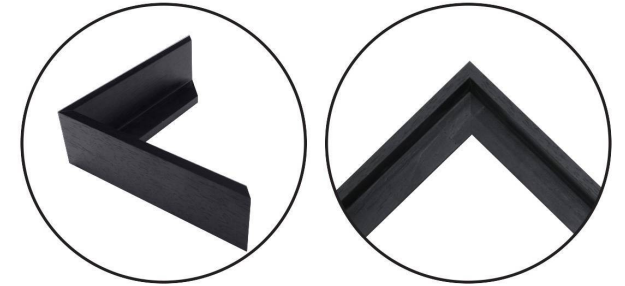

WENDOVER ART GROUP

ITEM NUMBER : **WCC0031**

TITLE : **Ash**

OUTWARD DIMENSION (W X H) : **48.25" x 36.25"**

FRAME (WIDTH X DEPTH) : **M1112 | 0.38" x 2.25"**

FRAME FINISH : **Floater Frame**

Black Woodgrain

DESCRIPTION :

Giclee on Gallery Wrapped Canvas, Artist Enhanced