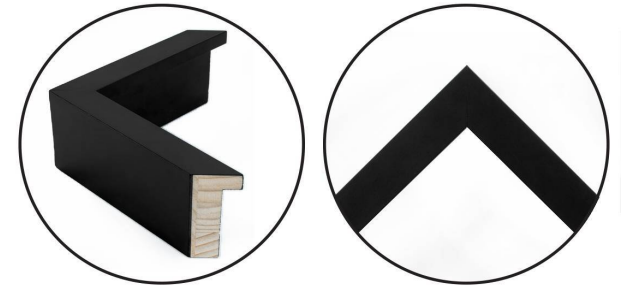

WENDOVER ART GROUP

ITEM NUMBER : **WVT1675**

TITLE : **Seated Man**

OUTWARD DIMENSION (W X H) : **19.5" x 25.5"**

FRAME (WIDTH X DEPTH) : **M0854SUB1
1" x 2.5"**

FRAME FINISH : **Standard Frame
Matte Black**

DESCRIPTION :

**Giclee on Gallery Wrapped Raw Canvas, Artist Enhanced,
Mounted on Mat, Framed in Shadowbox**