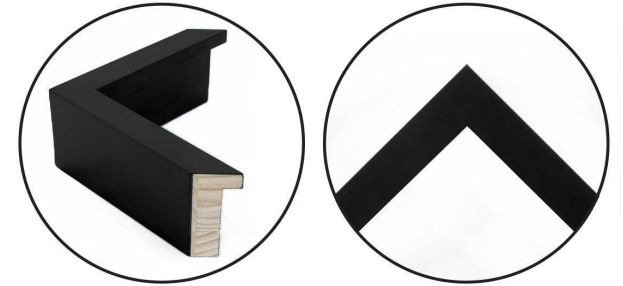

# WENDOVER ART GROUP

---

ITEM NUMBER : **WVT1675**

TITLE : **Seated Man**

OUTWARD DIMENSION (W X H) : **19.5" x 25.5"**

FRAME (WIDTH X DEPTH) : M0854SUB1 | 1" x 2.5"

FRAME FINISH : Standard Frame

Matte Black

DESCRIPTION :

**Giclee on Gallery Wrapped Raw Canvas, Artist Enhanced,  
Mounted on Mat, Framed in Shadowbox**