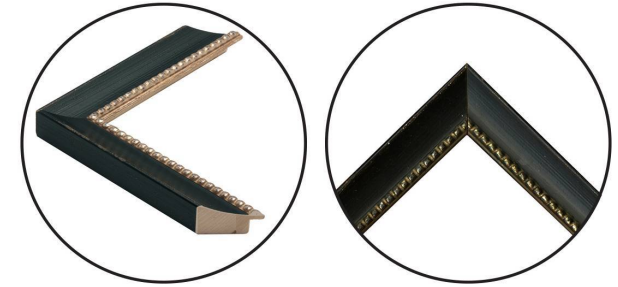

WENDOVER ART GROUP

ITEM NUMBER : **WTUR0272**

TITLE : **Point Arena Lighthouse**

OUTWARD DIMENSION (W X H) : **28" x 21"**

FRAME (WIDTH X DEPTH) : **M0568SUB1**
1.25" x 0.88"

FRAME FINISH : **Standard Frame**
Distressed Black with Antique

DESCRIPTION :

Giclee on Paper, with Single Mat