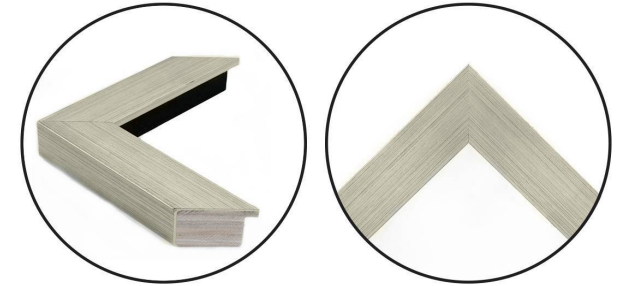

# WENDOVER ART GROUP

---

ITEM NUMBER : **WAB4330**

TITLE : **Gems and Jewels 2**

OUTWARD DIMENSION (W X H) : **24.5" x 24.5"**

FRAME (WIDTH X DEPTH) : **M0851  
1.5" x 1.25"**

FRAME FINISH : **Standard Frame  
Etched Silver**

DESCRIPTION :

**Mosaic Mounted on Mat, with Floated Top Mat, Framed in  
Shadowbox**