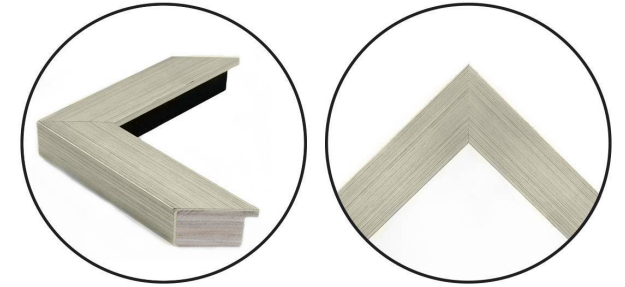

WENDOVER ART GROUP

ITEM NUMBER : **WAB4329**

TITLE : **Gems and Jewels 1**

OUTWARD DIMENSION (W X H) : **24.5" x 24.5"**

FRAME (WIDTH X DEPTH) : **M0851
1.5" x 1.25"**

FRAME FINISH : **Standard Frame
Etched Silver**

DESCRIPTION :

**Mosaic Mounted on Mat, with Floated Top Mat, Framed in
Shadowbox**