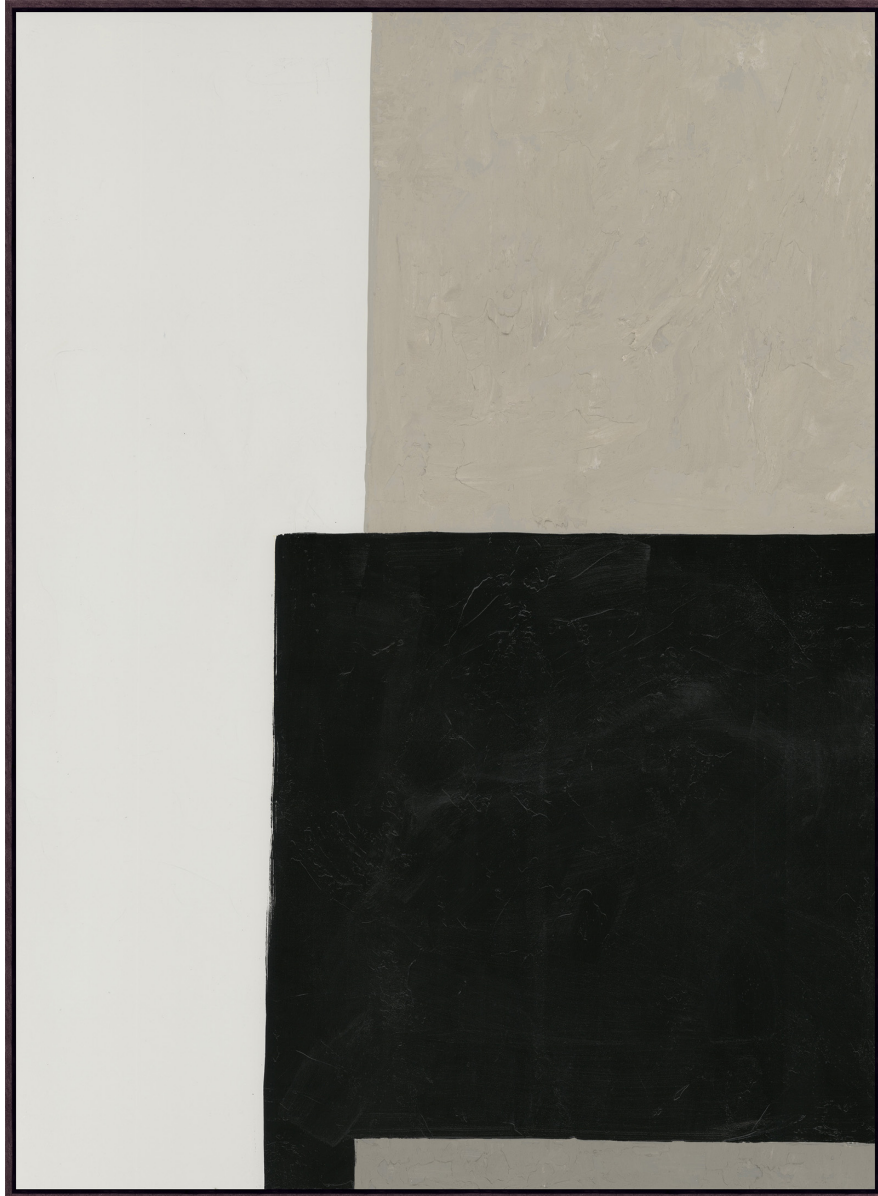

WENDOVER ART GROUP

ITEM NUMBER : **CK0586**

TITLE : **Shaded Corner 1**

OUTWARD DIMENSION (W X H) : **40.25" x 50.25"**

FRAME (WIDTH X DEPTH) : **M1114
0.38" x 2.25"**

FRAME FINISH : **Floater Frame
Espresso**

DESCRIPTION :

Hand Painted Artwork on Gallery Wrapped Canvas