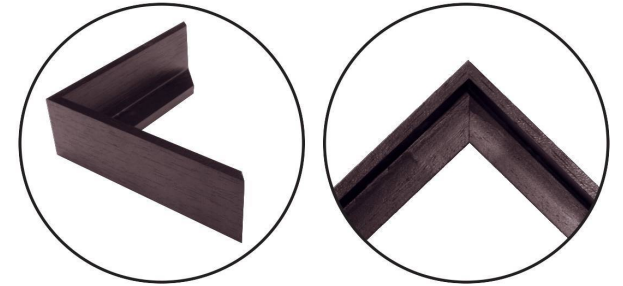

WENDOVER ART GROUP

ITEM NUMBER : **CK0586**

TITLE : **Shaded Corner 1**

OUTWARD DIMENSION (W X H) : **40.25" x 50.25"**

FRAME (WIDTH X DEPTH) : **M1114
0.38" x 2.25"**

FRAME FINISH : **Floater Frame
Espresso**

DESCRIPTION :

Hand Painted Artwork on Gallery Wrapped Canvas