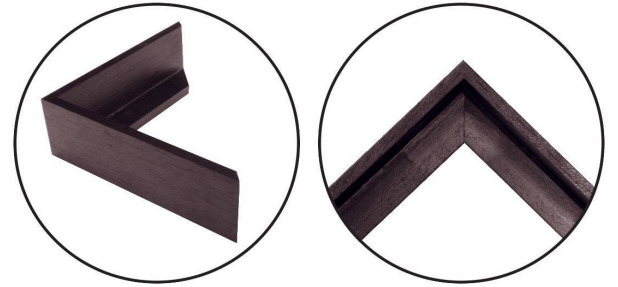

WENDOVER ART GROUP

ITEM NUMBER : **CK0587**

TITLE : **Shaded Corner 2**

OUTWARD DIMENSION (W X H) : **40.25" x 50.25"**

FRAME (WIDTH X DEPTH) : **M1114
0.38" x 2.25"**

FRAME FINISH : **Floater Frame
Espresso**

DESCRIPTION :

Giclee on Gallery Wrapped Canvas, Artist Enhanced