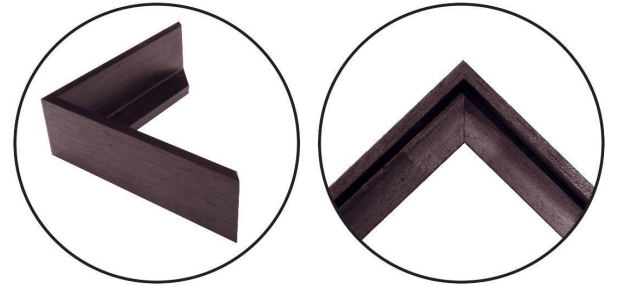

# WENDOVER ART GROUP

---

ITEM NUMBER : **CK0587**

TITLE : **Shaded Corner 2**

OUTWARD DIMENSION (W X H) : **40.25" x 50.25"**

FRAME (WIDTH X DEPTH) : M1114 | 0.38" x 2.25"

FRAME FINISH : Floater Frame

Espresso

DESCRIPTION :

**Giclee on Gallery Wrapped Canvas, Artist Enhanced**