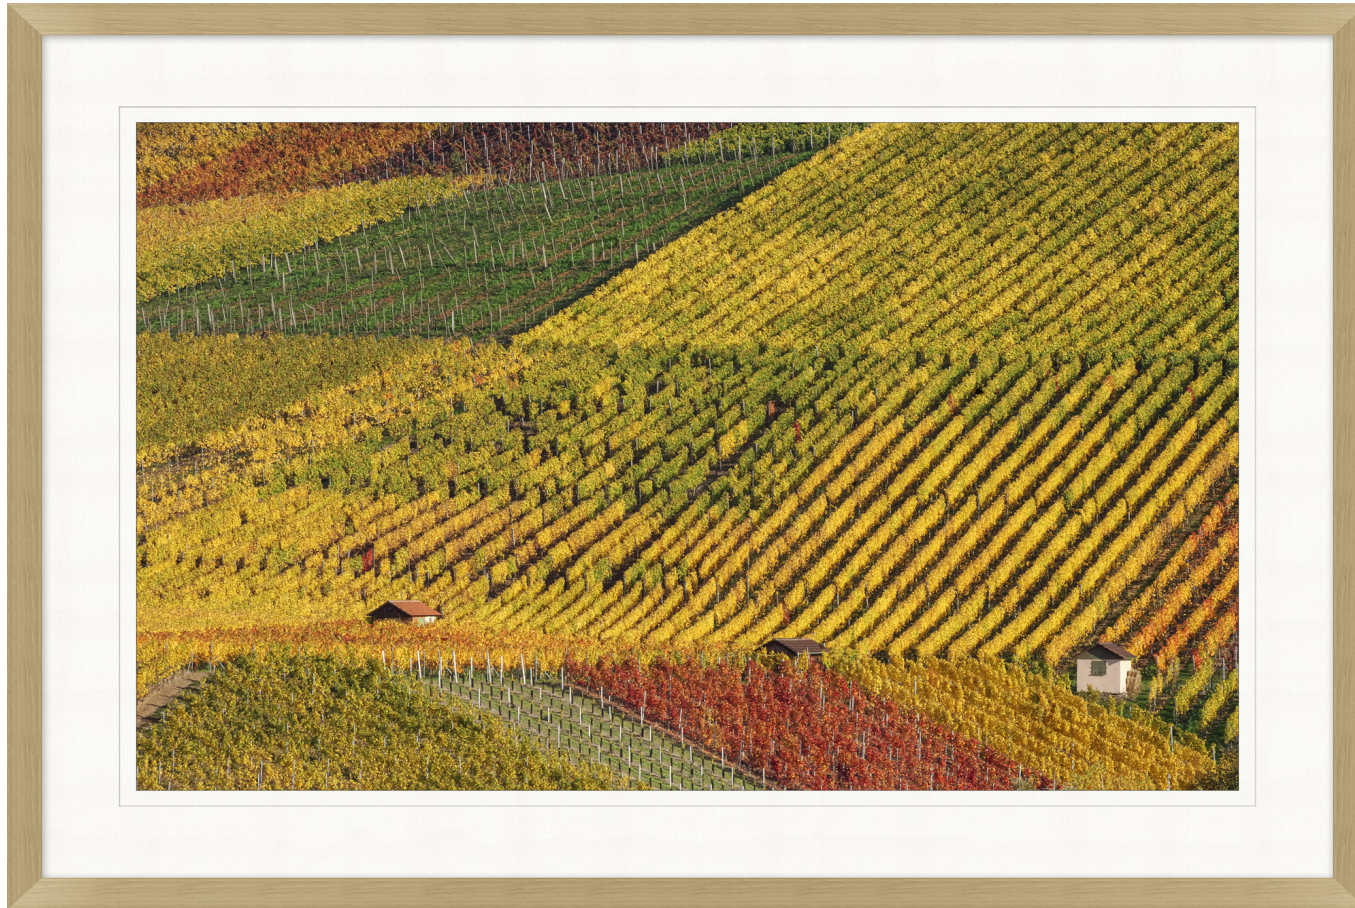

WENDOVER ART GROUP

ITEM NUMBER : **WTUR0294**

TITLE : **Fall Colors of the
Vineyard 2**

OUTWARD DIMENSION (W X H) : **39.5" x 28.5"**

FRAME (WIDTH X DEPTH) : **MW00012427
1" x 2"**

FRAME FINISH : **Standard Frame
Natural Woodgrain**

DESCRIPTION :

**Giclee on Paper, with Double Mats with Floated Top Mat
and Reverse Bevels**