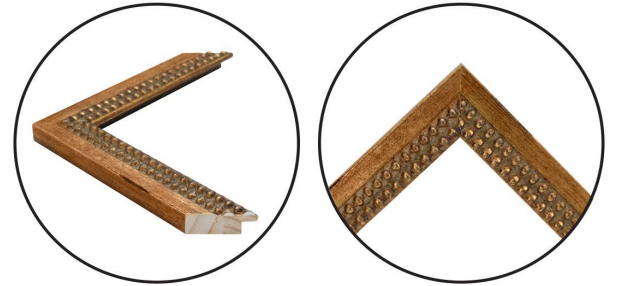

# WENDOVER ART GROUP

---

ITEM NUMBER : **WVT1693**

TITLE : **Classic Collection 7**

OUTWARD DIMENSION (W X H) : **18.5" x 22"**

FRAME (WIDTH X DEPTH) : M0893 | 1.25" x 0.75"

FRAME FINISH : **Standard Frame**

**Gold**

DESCRIPTION :

**Giclee on Paper, with Single Mat**