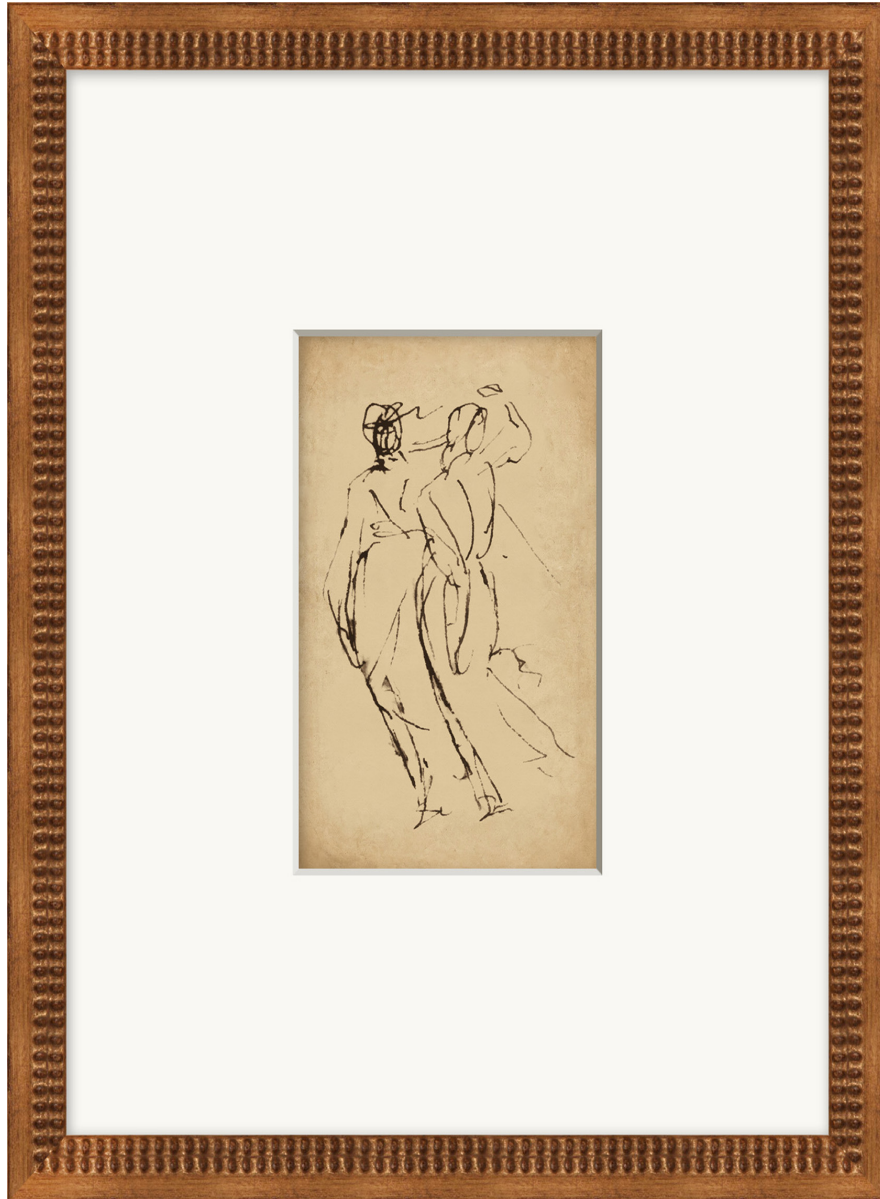

WENDOVER ART GROUP

ITEM NUMBER : **WVT1694**

TITLE : **Classic Collection 8**

OUTWARD DIMENSION (W X H) : **18.5" x 22"**

FRAME (WIDTH X DEPTH) : M0893 | 1.25" x 0.75"

FRAME FINISH : Standard Frame

Gold

DESCRIPTION :

Giclee on Paper, with Single Mat