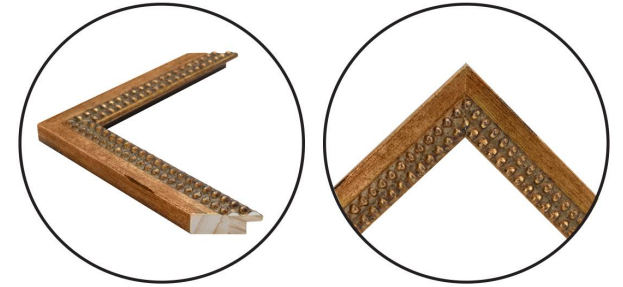

WENDOVER ART GROUP

ITEM NUMBER : **WVT1694**

TITLE : **Classic Collection 8**

OUTWARD DIMENSION (W X H) : **18.5" x 22"**

FRAME (WIDTH X DEPTH) : M0893 | 1.25" x 0.75"

FRAME FINISH : Standard Frame

Gold

DESCRIPTION :

Giclee on Paper, with Single Mat