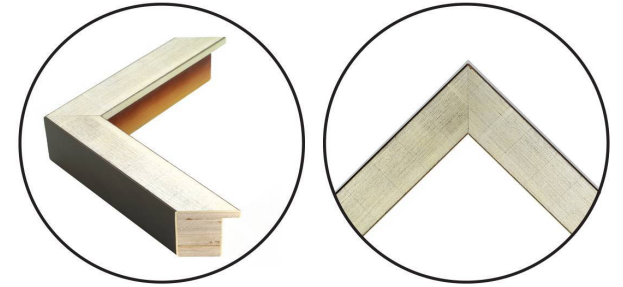

WENDOVER ART GROUP

ITEM NUMBER : **WLA1944**

TITLE : **Golden Geisha 2**

OUTWARD DIMENSION (W X H) : **49.75" x 74.75"**

FRAME (WIDTH X DEPTH) : **M0801SUB1**
1.25" x 1.88"

FRAME FINISH : **Standard Frame**
Antique Silver Etched

DESCRIPTION :

Giclee on Hand Applied Gold Leaf, with Natural Linen

Liner