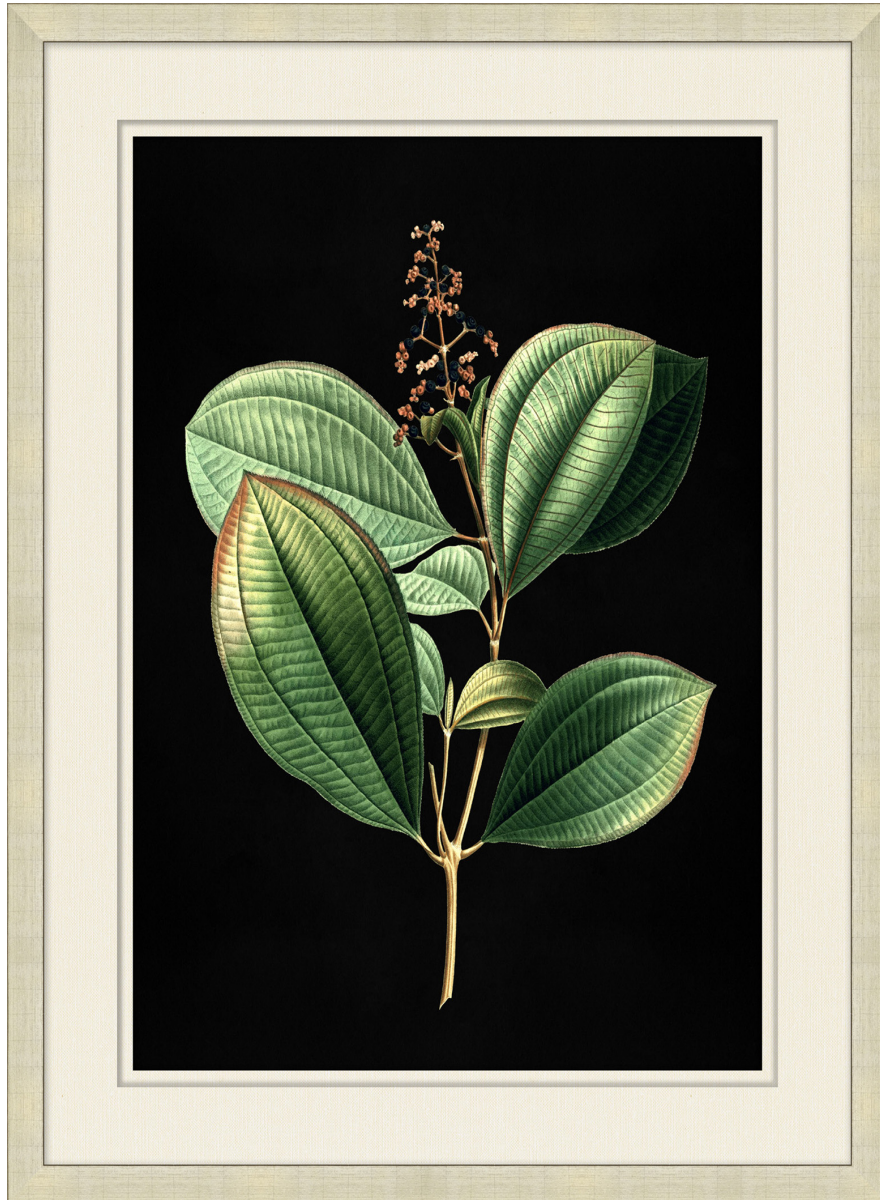

WENDOVER ART GROUP

ITEM NUMBER : **WNT2083**

TITLE : **Lush Leaves on Black 1**

OUTWARD DIMENSION (W X H) : **28" x 36"**

FRAME (WIDTH X DEPTH) : **M0801SUB1**
1.25" x 1.88"

FRAME FINISH : **Standard Frame**
Antique Silver Etched

DESCRIPTION :

**Giclee on Paper, with Double Mats with Floated Top Mat
and Reverse Bevels**