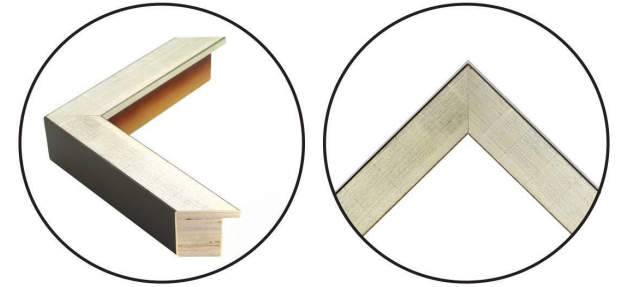

WENDOVER ART GROUP

ITEM NUMBER : **WNT2083**

TITLE : **Lush Leaves on Black 1**

OUTWARD DIMENSION (W X H) : **28" x 36"**

FRAME (WIDTH X DEPTH) : **M0801SUB1**
1.25" x 1.88"

FRAME FINISH : **Standard Frame**
Antique Silver Etched

DESCRIPTION :

**Giclee on Paper, with Double Mats with Floated Top Mat
and Reverse Bevels**