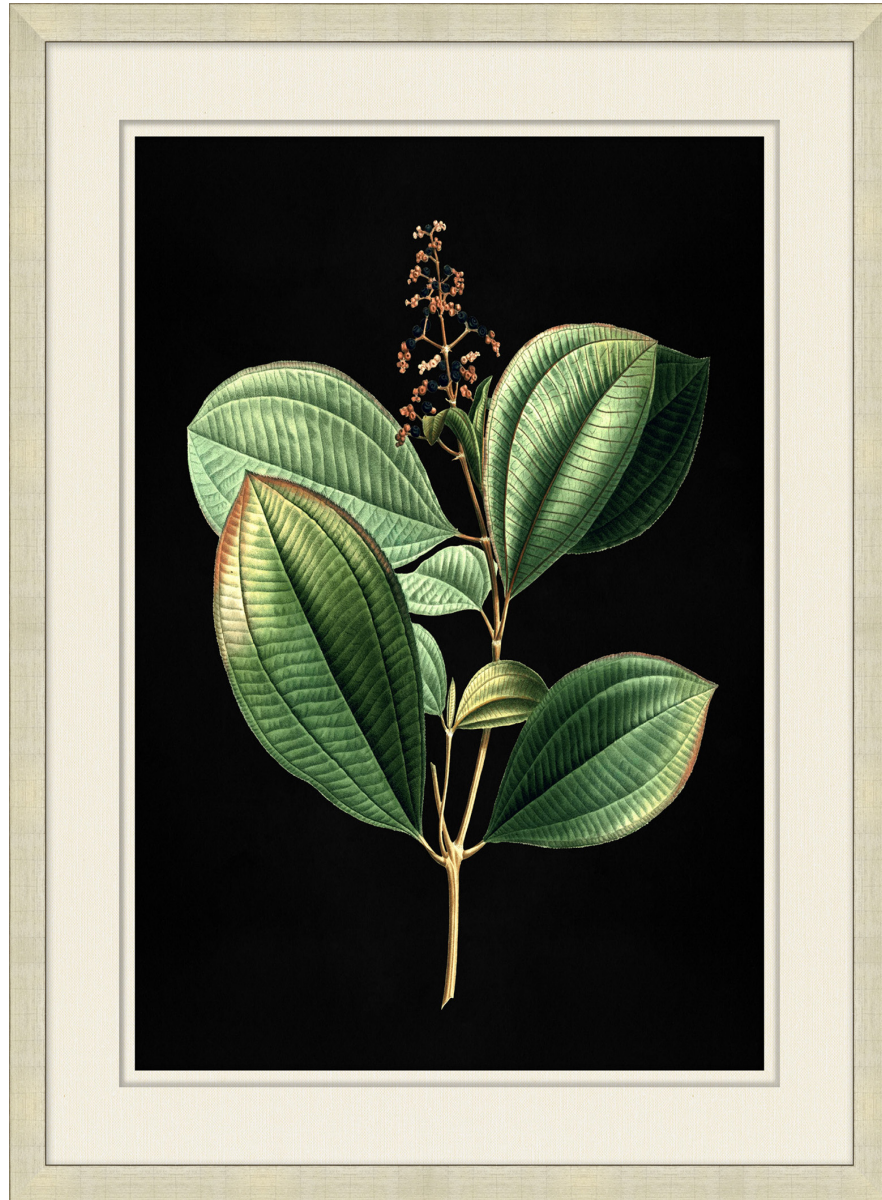

WENDOVER ART GROUP

ITEM NUMBER : **WNT2083**

TITLE : **Lush Leaves on Black 1**

OUTWARD DIMENSION (W X H) : **28" x 36"**

FRAME (WIDTH X DEPTH) : M0801SUB1 | 1.25" x 1.88"

FRAME FINISH : **Standard Frame**

Antique Silver Etched

DESCRIPTION :

**Giclee on Paper, with Double Mats with Floated Top Mat
and Reverse Bevels**