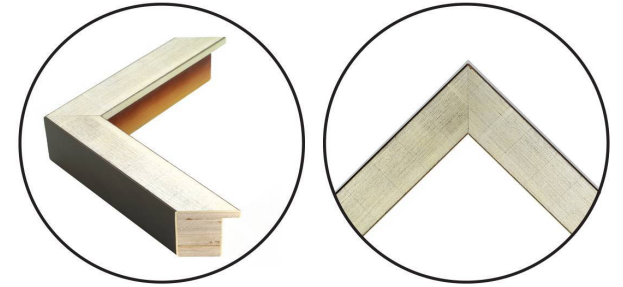

WENDOVER ART GROUP

ITEM NUMBER : **WNT2083**

TITLE : **Lush Leaves on Black 1**

OUTWARD DIMENSION (W X H) : **28" x 36"**

FRAME (WIDTH X DEPTH) : M0801SUB1 | 1.25" x 1.88"

FRAME FINISH : **Standard Frame**

Antique Silver Etched

DESCRIPTION :

**Giclee on Paper, with Double Mats with Floated Top Mat
and Reverse Bevels**