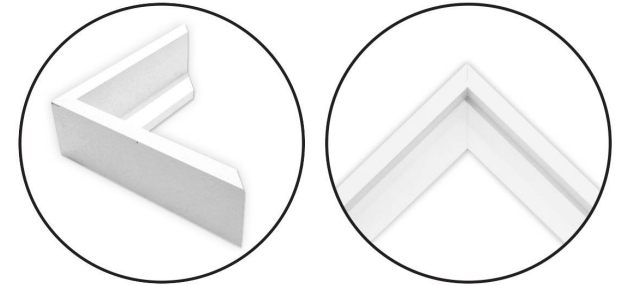

# WENDOVER ART GROUP

---

ITEM NUMBER : **WAB4409**

TITLE : **Love Tales 1**

OUTWARD DIMENSION (W X H) : **49" x 49"**

FRAME (WIDTH X DEPTH) : **M1127  
0.63" x 2.13"**

FRAME FINISH : **Floater Frame  
Matte White**

DESCRIPTION :

**Giclee on Gallery Wrapped Canvas, Artist Enhanced**