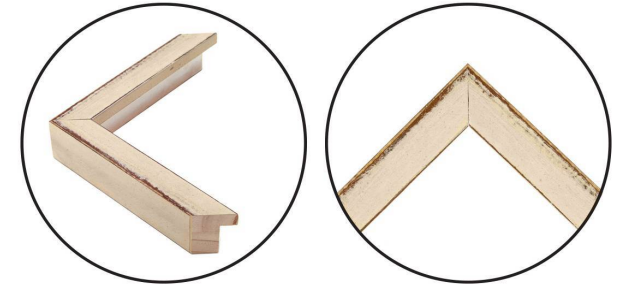

WENDOVER ART GROUP

ITEM NUMBER : **WLD2704**

TITLE : **French Lavender Meadow 1**

OUTWARD DIMENSION (W X H) : **29.25" x 25.25"**

FRAME (WIDTH X DEPTH) : **M0813SUB1**
0.81" x 1.5"

FRAME FINISH : **Standard Frame**
Distressed Ivory

DESCRIPTION :

Giclee on Paper, Hand Deckled and Floated on Mat, with
Hand Applied Gold Leaf Deckle