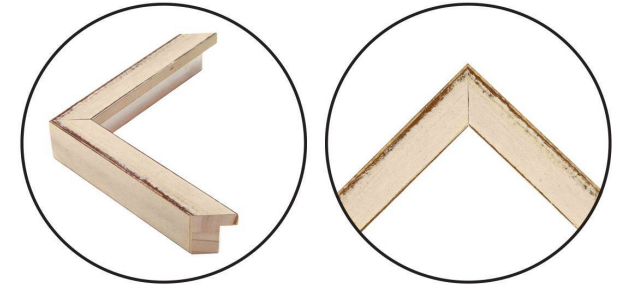

WENDOVER ART GROUP

ITEM NUMBER : **WLD2707**

TITLE : **French Lavender Meadow 4**

OUTWARD DIMENSION (W X H) : **29.25" x 25.25"**

FRAME (WIDTH X DEPTH) : **M0813SUB1**
0.81" x 1.5"

FRAME FINISH : **Standard Frame**
Distressed Ivory

DESCRIPTION :

**Giclee on Paper, Hand Deckled and Floated on Mat, with
Hand Applied Gold Leaf Deckle**