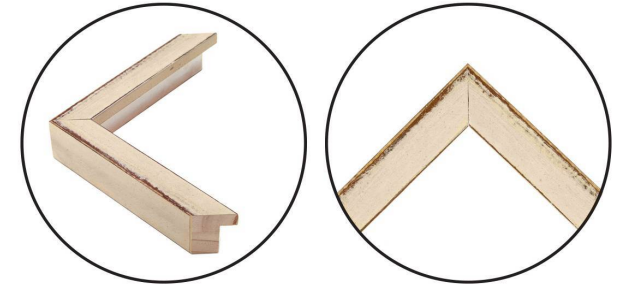

WENDOVER ART GROUP

ITEM NUMBER : **WLD2707**

TITLE : **French Lavender Meadow 4**

OUTWARD DIMENSION (W X H) : **29.25" x 25.25"**

FRAME (WIDTH X DEPTH) : **M0813SUB1 | 0.81" x 1.5"**

FRAME FINISH : **Standard Frame**

Distressed Ivory

DESCRIPTION :

**Giclee on Paper, Hand Deckled and Floated on Mat, with
Hand Applied Gold Leaf Deckle**