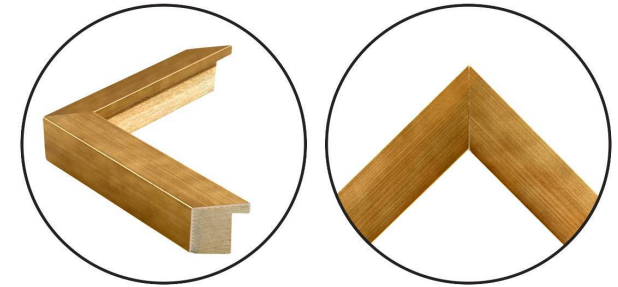

WENDOVER ART GROUP

ITEM NUMBER : **WAB4496**

TITLE : **Shades of Golden Sun 1**

OUTWARD DIMENSION (W X H) : **31.75" x 31.75"**

FRAME (WIDTH X DEPTH) : **M1087
1.13" x 1.75"**

FRAME FINISH : **Standard Frame
Satin Gold**

DESCRIPTION :

**Giclee on Paper, Straight Cut and Floated on Mat, with
Hand Applied Gold Leaf**