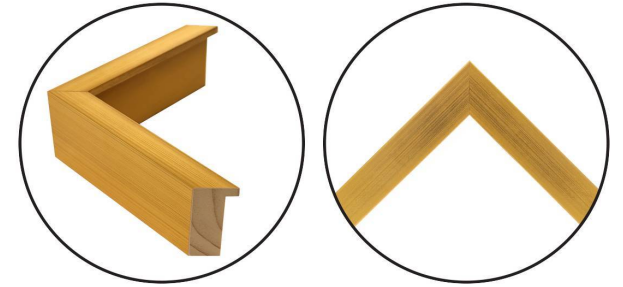

# WENDOVER ART GROUP

---

ITEM NUMBER : **WAB4500**

TITLE : **Emerald Echoes 1**

OUTWARD DIMENSION (W X H) : **35.25" x 45.25"**

FRAME (WIDTH X DEPTH) : **MC2638**  
**0.88" x 2.75"**

FRAME FINISH : **Standard Frame**  
**Gold**

DESCRIPTION :

**Giclee on Paper, Straight Cut and Floated on Mat, with  
Hand Applied Gold Leaf, Framed in Shadowbox**