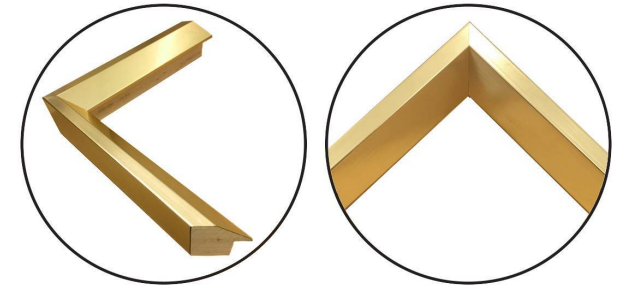

# WENDOVER ART GROUP

---

ITEM NUMBER : **WAB4518**

TITLE : **Rainbow Bubbles 1**

OUTWARD DIMENSION (W X H) : **25.25" x 31.25"**

FRAME (WIDTH X DEPTH) : **MC2419  
0.88" x 1.63"**

FRAME FINISH : **Standard Frame  
Bright Gold**

DESCRIPTION :

**Giclee on Paper, with Double Mats with Floated Top Mat  
and Reverse Bevels**