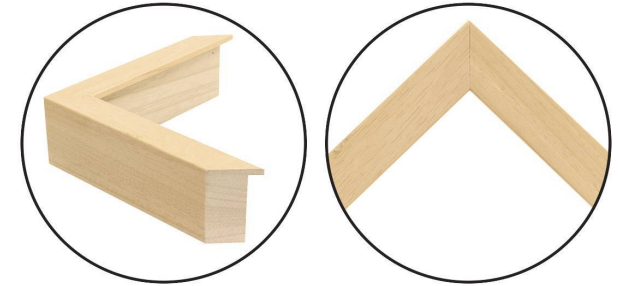

WENDOVER ART GROUP

ITEM NUMBER : **WMS0108**

TITLE : **Geometric Inverse 1**

OUTWARD DIMENSION (W X H) : **27.5" x 27.5"**

FRAME (WIDTH X DEPTH) : **MC2333 | 1" x 2.13"**

FRAME FINISH : **Standard Frame**

Blonde Maple

DESCRIPTION :

Giclee on Watercolor Paper, Artist Enhanced, Straight

Cut and Floated on Mat