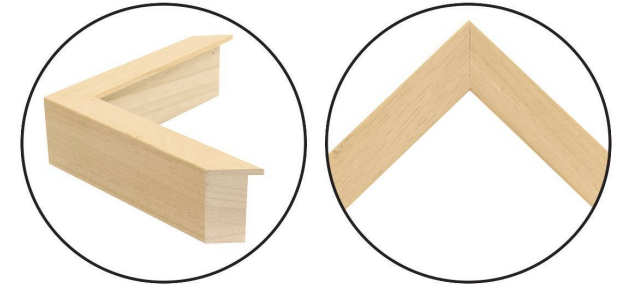

WENDOVER ART GROUP

ITEM NUMBER : **WMS0108**

TITLE : **Geometric Inverse 1**

OUTWARD DIMENSION (W X H) : **27.5" x 27.5"**

FRAME (WIDTH X DEPTH) : **MC2333
1" x 2.13"**

FRAME FINISH : **Standard Frame
Blonde Maple**

DESCRIPTION :

**Giclee on Watercolor Paper, Artist Enhanced, Straight
Cut and Floated on Mat**