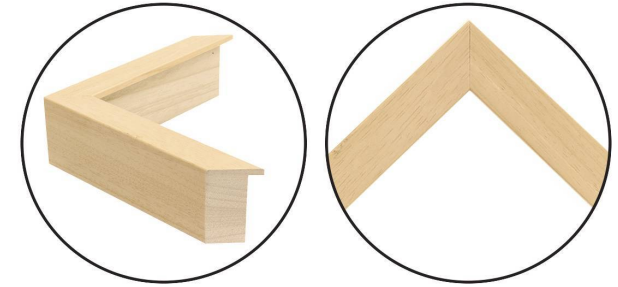

WENDOVER ART GROUP

ITEM NUMBER : **WMS0111**

TITLE : **Geometric Inverse 4**

OUTWARD DIMENSION (W X H) : **27.5" x 27.5"**

FRAME (WIDTH X DEPTH) : **MC2333 | 1" x 2.13"**

FRAME FINISH : **Standard Frame**

Blonde Maple

DESCRIPTION :

**Giclee on Watercolor Paper, Artist Enhanced, Straight
Cut and Floated on Mat**