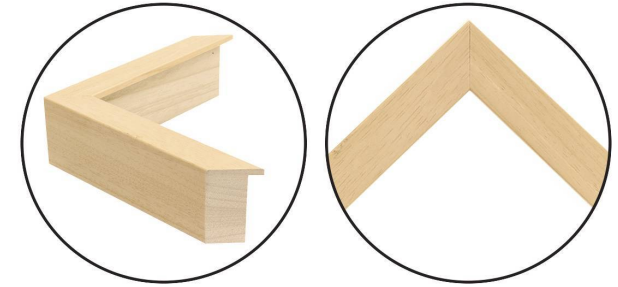

WENDOVER ART GROUP

ITEM NUMBER : **WMS0111**

TITLE : **Geometric Inverse 4**

OUTWARD DIMENSION (W X H) : **27.5" x 27.5"**

FRAME (WIDTH X DEPTH) : **MC2333**
1" x 2.13"

FRAME FINISH : **Standard Frame**
Blonde Maple

DESCRIPTION :

Giclee on Watercolor Paper, Artist Enhanced, Straight
Cut and Floated on Mat