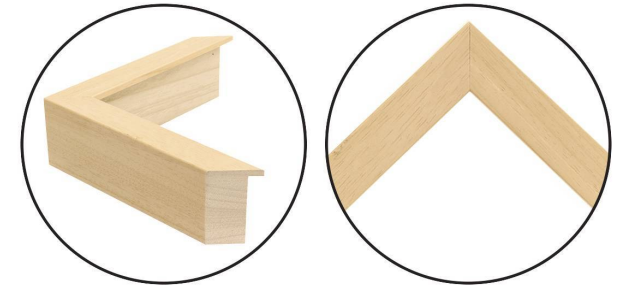

WENDOVER ART GROUP

ITEM NUMBER : **WMS0113**

TITLE : **Geometric Inverse 6**

OUTWARD DIMENSION (W X H) : **27.5" x 27.5"**

FRAME (WIDTH X DEPTH) : **MC2333**
1" x 2.13"

FRAME FINISH : **Standard Frame**
Blonde Maple

DESCRIPTION :

Giclee on Watercolor Paper, Artist Enhanced, Straight
Cut and Floated on Mat