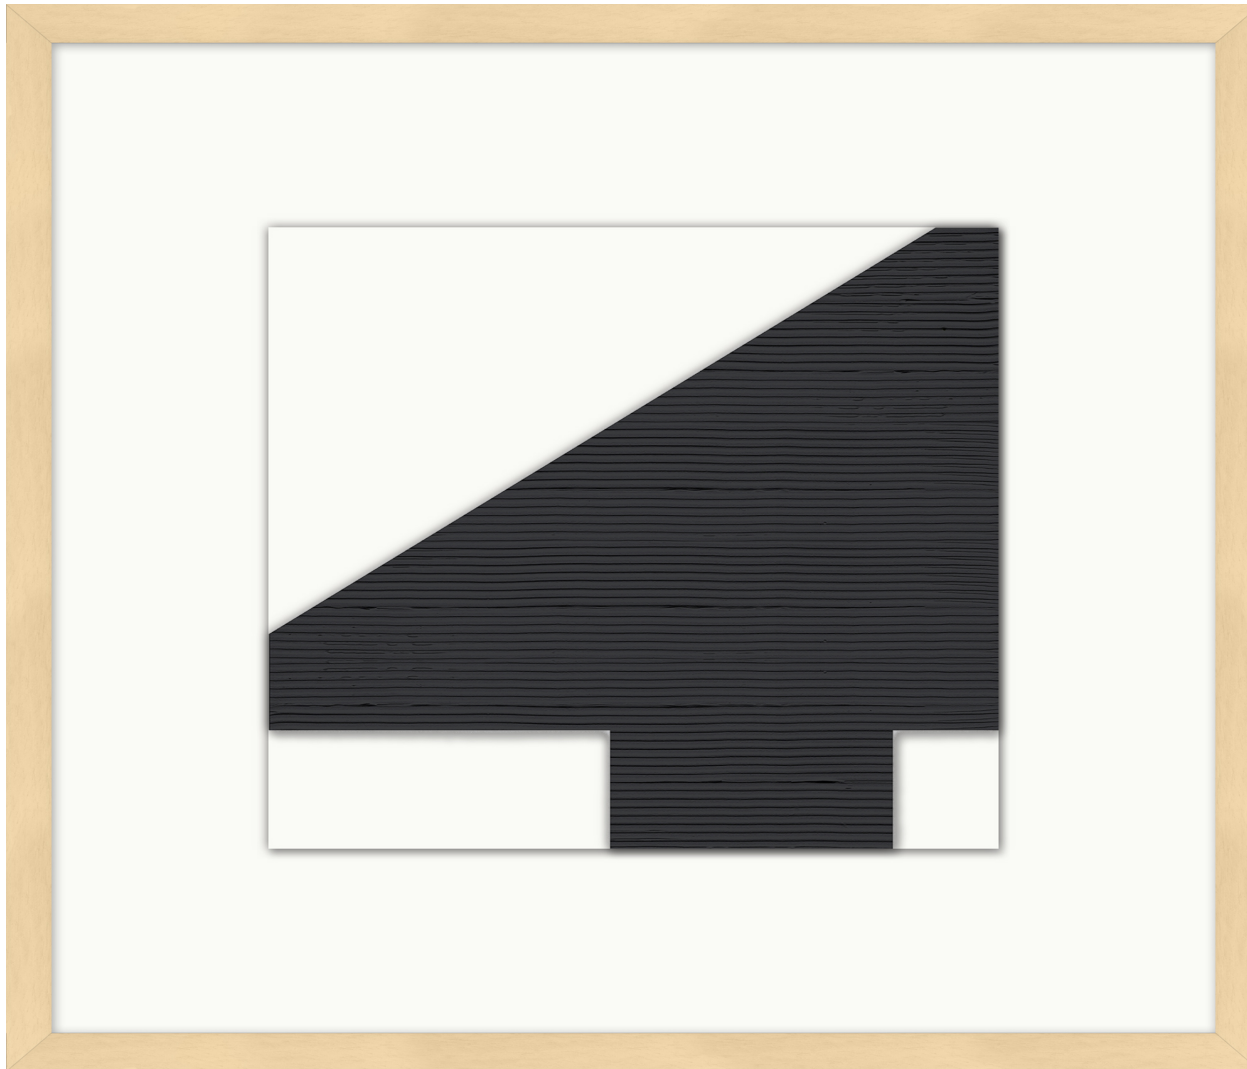

WENDOVER ART GROUP

ITEM NUMBER : **WMS0113**

TITLE : **Geometric Inverse 6**

OUTWARD DIMENSION (W X H) : **27.5" x 27.5"**

FRAME (WIDTH X DEPTH) : **MC2333**
1" x 2.13"

FRAME FINISH : **Standard Frame**
Blonde Maple

DESCRIPTION :

Giclee on Watercolor Paper, Artist Enhanced, Straight
Cut and Floated on Mat