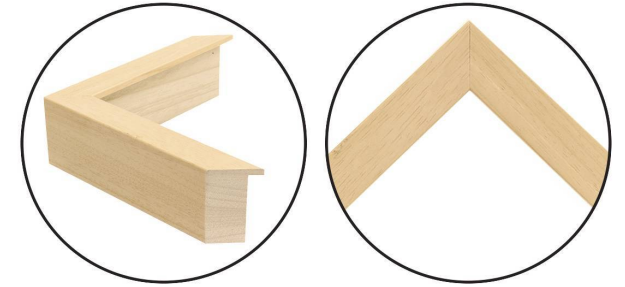

WENDOVER ART GROUP

ITEM NUMBER : **WMS0113**

TITLE : **Geometric Inverse 6**

OUTWARD DIMENSION (W X H) : **27.5" x 27.5"**

FRAME (WIDTH X DEPTH) : MC2333 | 1" x 2.13"

FRAME FINISH : **Standard Frame**

Blonde Maple

DESCRIPTION :

Giclee on Watercolor Paper, Artist Enhanced, Straight

Cut and Floated on Mat