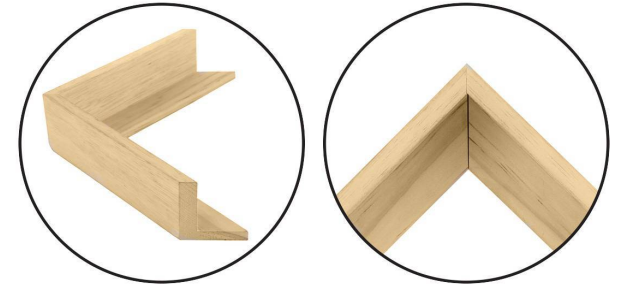

WENDOVER ART GROUP

ITEM NUMBER : **WAB4637**

TITLE : **Muted Curves 8**

OUTWARD DIMENSION (W X H) : **31" x 31"**

FRAME (WIDTH X DEPTH) : **MC0618SUB1**
0.38" x 2.25"

FRAME FINISH : **Floater Frame**
Natural

DESCRIPTION :

**Dimensionally Textured and Hand Painted Art on Gallery
Wrapped Raw Canvas**