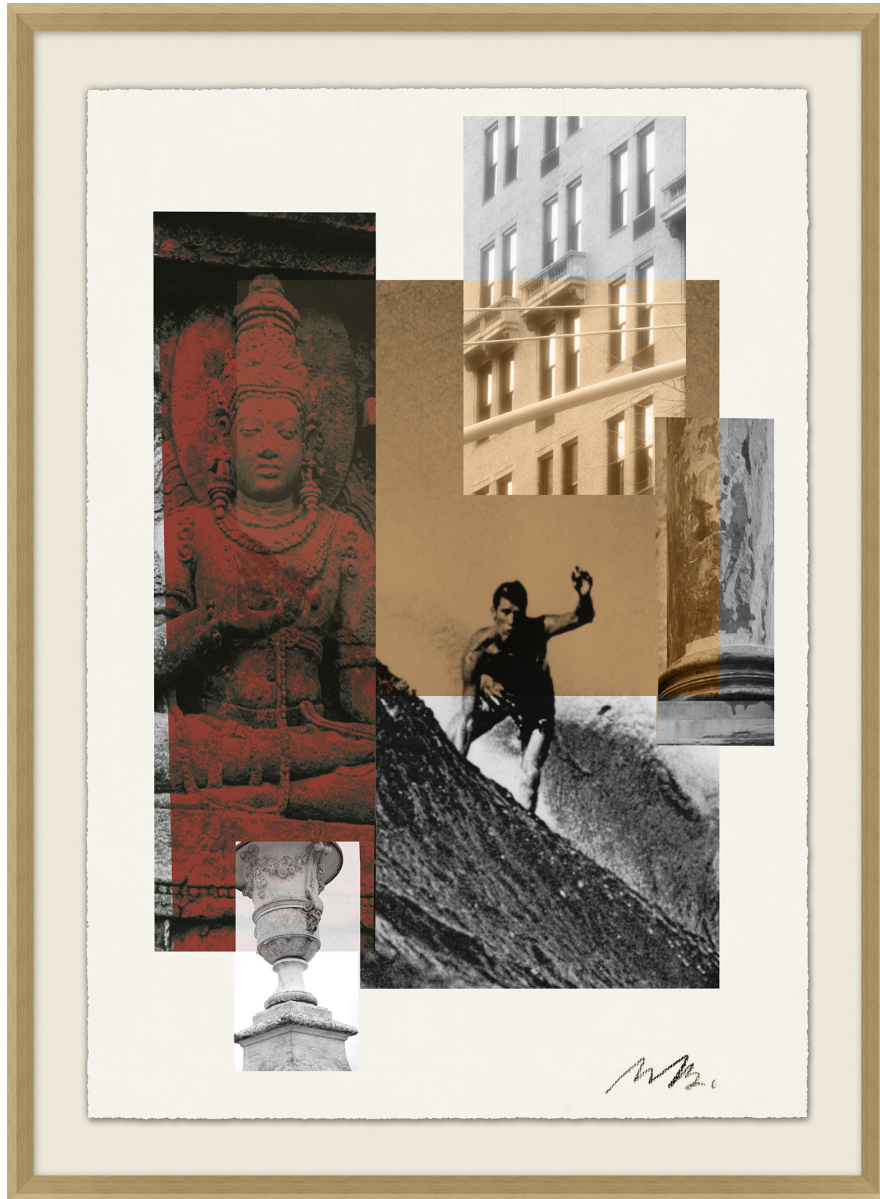

WENDOVER ART GROUP

ITEM NUMBER : **WLA2071**

TITLE : **Tropical Collage 2**

OUTWARD DIMENSION (W X H) : **29.25" x 37.25"**

FRAME (WIDTH X DEPTH) : **MW00012418**
0.88" x 1.63"

FRAME FINISH : **Standard Frame**
Natural Woodgrain

DESCRIPTION :

Giclee on Watercolor Paper, Deckled and Floated on Mat