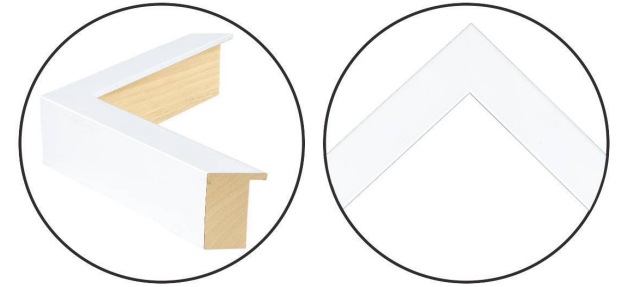

WENDOVER ART GROUP

ITEM NUMBER : **WLA2081**

TITLE : **Pastel Grid 1**

OUTWARD DIMENSION (W X H) : **35.5" x 49.5"**

FRAME (WIDTH X DEPTH) : **MC2329
1" x 2.13"**

FRAME FINISH : **Standard Frame
Matte White**

DESCRIPTION :

**Giclee on Watercolor Paper, Deckled and Floated on Mat,
Framed in Shadowbox**