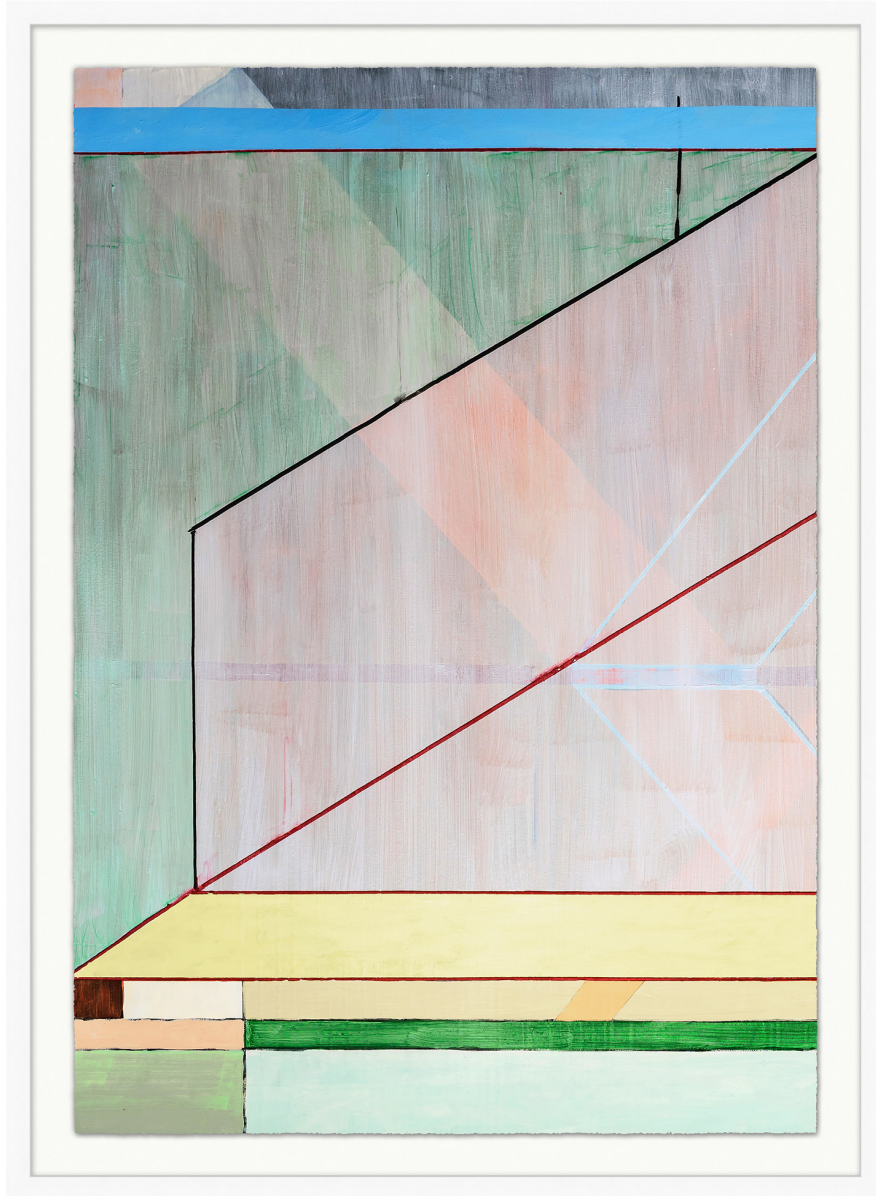

WENDOVER ART GROUP

ITEM NUMBER : **WLA2081**

TITLE : **Pastel Grid 1**

OUTWARD DIMENSION (W X H) : **35.5" x 49.5"**

FRAME (WIDTH X DEPTH) : **MC2329
1" x 2.13"**

FRAME FINISH : **Standard Frame
Matte White**

DESCRIPTION :

**Giclee on Watercolor Paper, Deckled and Floated on Mat,
Framed in Shadowbox**