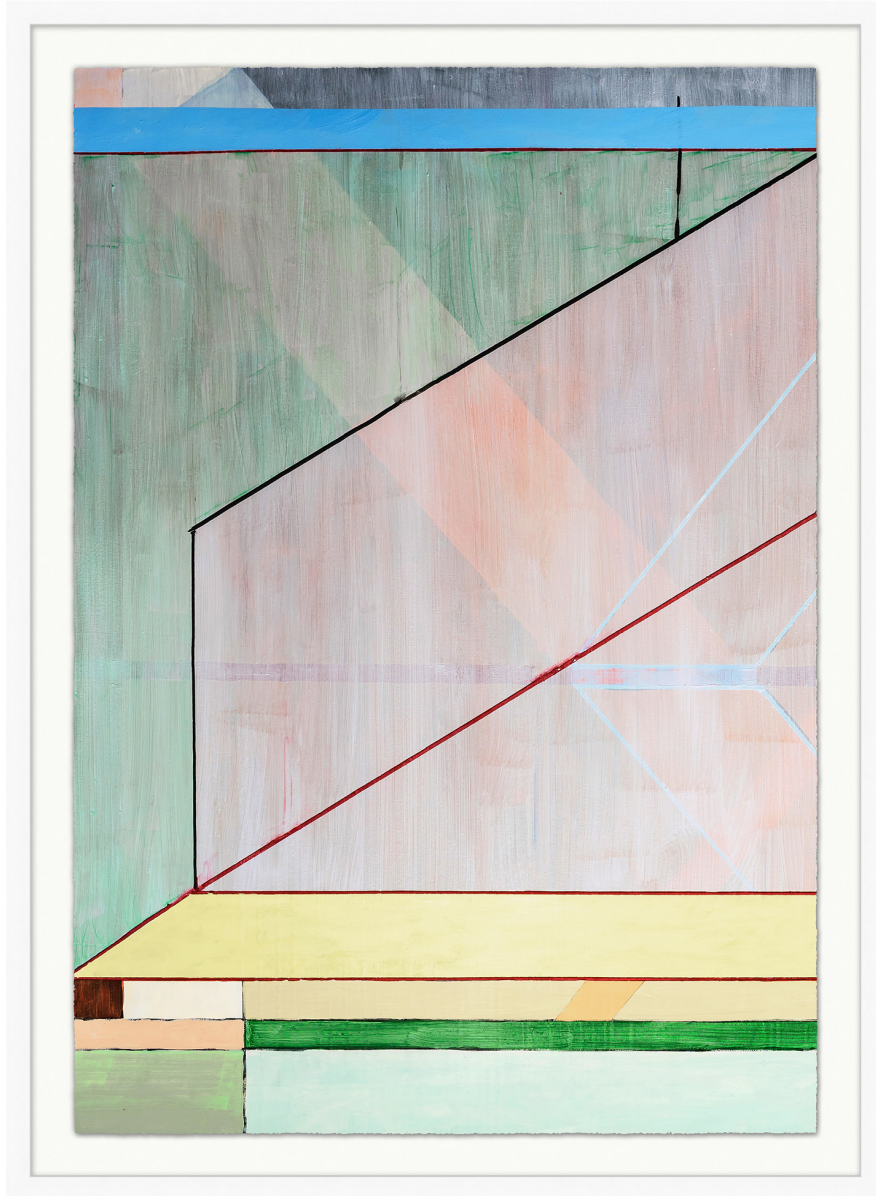

# WENDOVER ART GROUP

---

ITEM NUMBER : **WLA2081**

TITLE : **Pastel Grid 1**

OUTWARD DIMENSION (W X H) : **35.5" x 49.5"**

FRAME (WIDTH X DEPTH) : **MC2329 | 1" x 2.13"**

FRAME FINISH : **Standard Frame**

**Matte White**

DESCRIPTION :

**Giclee on Watercolor Paper, Deckled and Floated on Mat,  
Framed in Shadowbox**