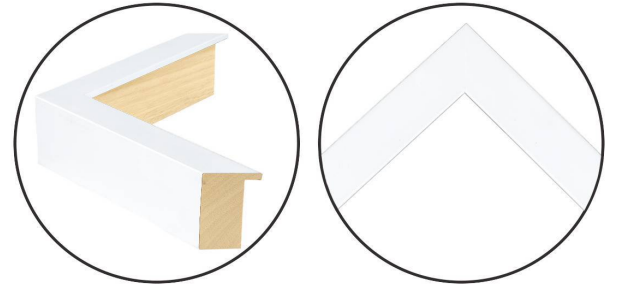

# WENDOVER ART GROUP

---

ITEM NUMBER : **WLA2081**

TITLE : **Pastel Grid 1**

OUTWARD DIMENSION (W X H) : **35.5" x 49.5"**

FRAME (WIDTH X DEPTH) : **MC2329 | 1" x 2.13"**

FRAME FINISH : **Standard Frame**

**Matte White**

DESCRIPTION :

**Giclee on Watercolor Paper, Deckled and Floated on Mat,  
Framed in Shadowbox**