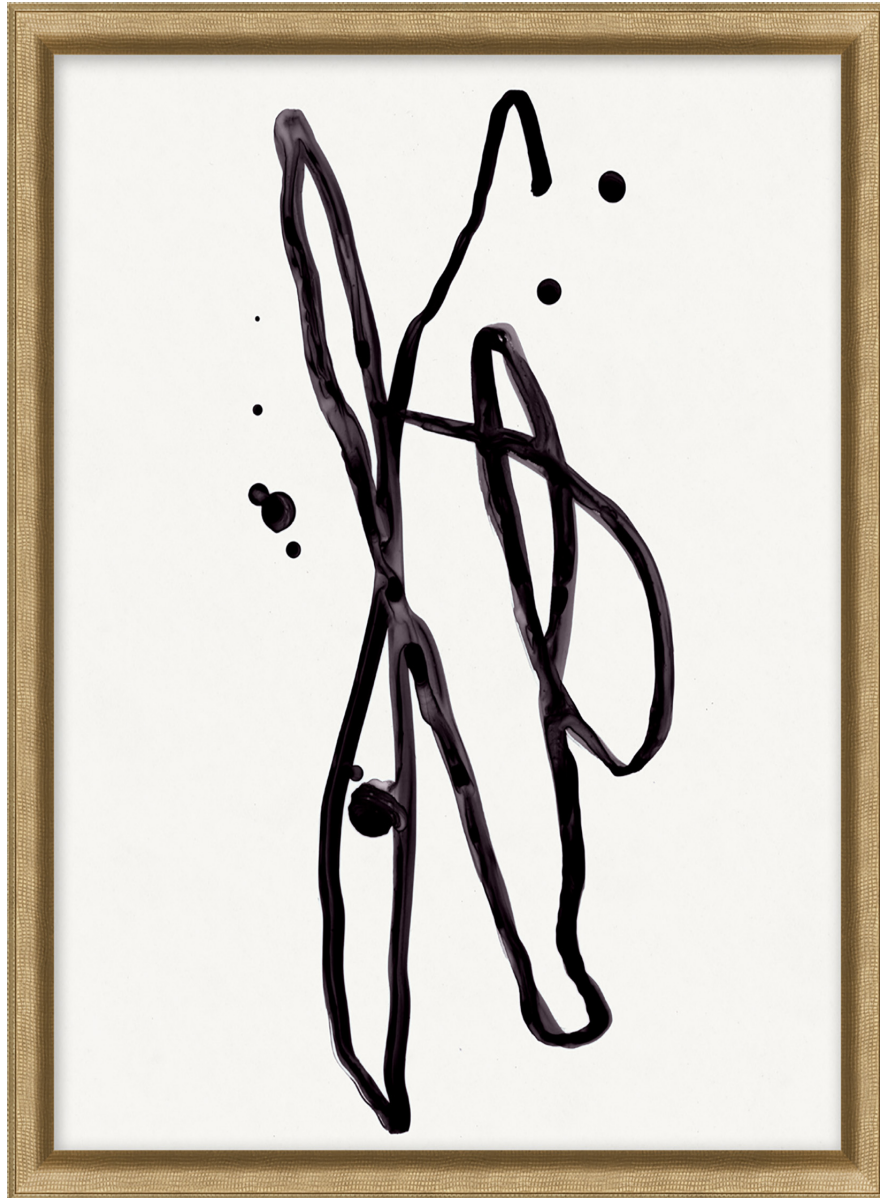

WENDOVER ART GROUP

ITEM NUMBER : **WTFH1174**

TITLE : **Sudden Desire 4**

OUTWARD DIMENSION (W X H) : **14.13" x 17.13"**

FRAME (WIDTH X DEPTH) : **M0736 | 0.81" x 1"**

FRAME FINISH : **Standard Frame**

Scaled Texture Gold

DESCRIPTION :

Giclee on Matte Paper, Straight Fit (No Mats)