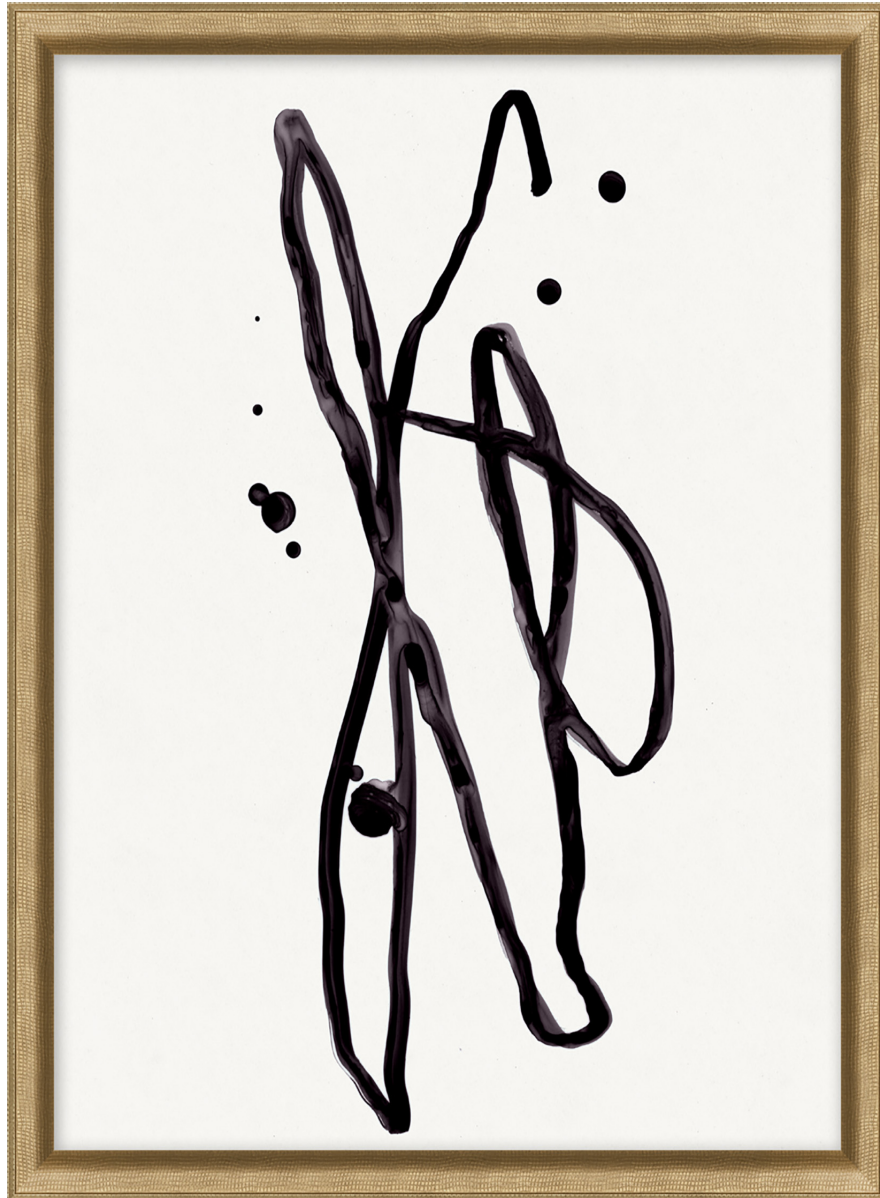

WENDOVER ART GROUP

ITEM NUMBER : **WTFH1174**

TITLE : **Sudden Desire 4**

OUTWARD DIMENSION (W X H) : **14.13" x 17.13"**

FRAME (WIDTH X DEPTH) : **M0736
0.81" x 1"**

FRAME FINISH : **Standard Frame
Scaled Texture Gold**

DESCRIPTION :

Giclee on Matte Paper, Straight Fit (No Mats)