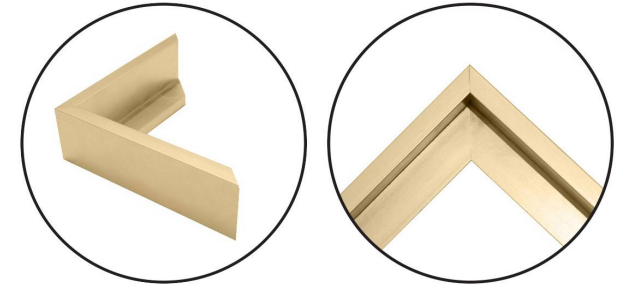

# WENDOVER ART GROUP

---

ITEM NUMBER : **WLA2051**

TITLE : **Sky Horizon**

OUTWARD DIMENSION (W X H) : **43" x 43"**

FRAME (WIDTH X DEPTH) : **M1126  
0.63" x 2.13"**

FRAME FINISH : **Floater Frame  
Champagne Gold**

DESCRIPTION :

**Giclee on Canvas, Gallery Wrapped, Artist Enhanced**