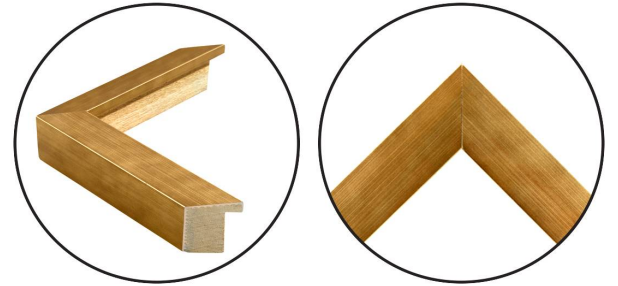

# WENDOVER ART GROUP

---

ITEM NUMBER : **WFL1995**

TITLE : **Floral Portrait 1**

OUTWARD DIMENSION (W X H) : **23.75" x 31.75"**

FRAME (WIDTH X DEPTH) : **M1087  
1.13" x 1.75"**

FRAME FINISH : **Standard Frame  
Satin Gold**

DESCRIPTION :

**Giclee on Matte Paper, Straight Cut and Floated on Mat**