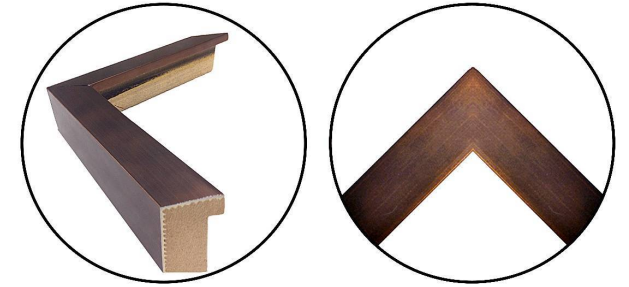

WENDOVER ART GROUP

ITEM NUMBER : **WVT1849**

TITLE : **Countryside Autumn**

OUTWARD DIMENSION (W X H) : **47.75" x 35.75"**

FRAME (WIDTH X DEPTH) : **MC1575**
1.13" x 1.75"

FRAME FINISH : **Standard Frame**
Bronze

DESCRIPTION :

Giclee on Canvas, Gallery Wrapped, Artist Enhanced