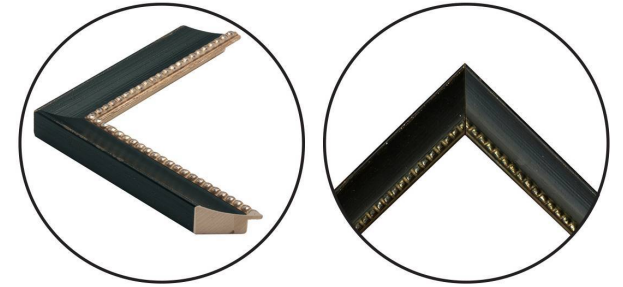

WENDOVER ART GROUP

ITEM NUMBER : **WLD2900**

TITLE : **Bare Branches**

OUTWARD DIMENSION (W X H) : **18" x 21"**

FRAME (WIDTH X DEPTH) : M0568 | 1.25" x 0.88"

FRAME FINISH : **Standard Frame**

Distressed Black with Antique

DESCRIPTION :

Giclee on Matte Paper, Single Mat with Reverse Bevel