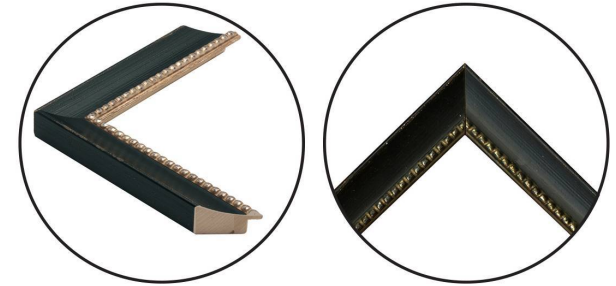

WENDOVER ART GROUP

ITEM NUMBER : **WLD2900**

TITLE : **Bare Branches**

OUTWARD DIMENSION (W X H) : **18" x 21"**

FRAME (WIDTH X DEPTH) : **M0568**
1.25" x 0.88"

FRAME FINISH : **Standard Frame**
Distressed Black with Antique

DESCRIPTION :

Giclee on Matte Paper, Single Mat with Reverse Bevel