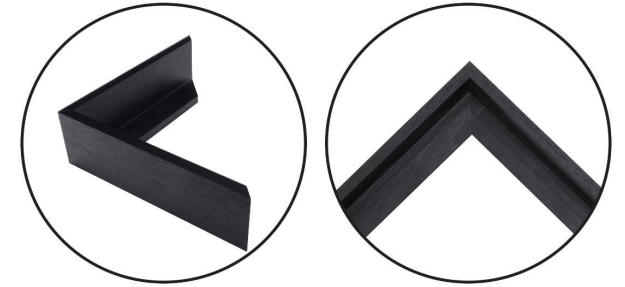

WENDOVER ART GROUP

ITEM NUMBER : **WAB4738**

TITLE : **Ethereal Marine**

OUTWARD DIMENSION (W X H) : **66" x 50"**

FRAME (WIDTH X DEPTH) : **M1112
0.38" x 2.25"**

FRAME FINISH : **Floater Frame
Black Woodgrain**

DESCRIPTION :

Giclee on Canvas, Gallery Wrapped, Artist Enhanced