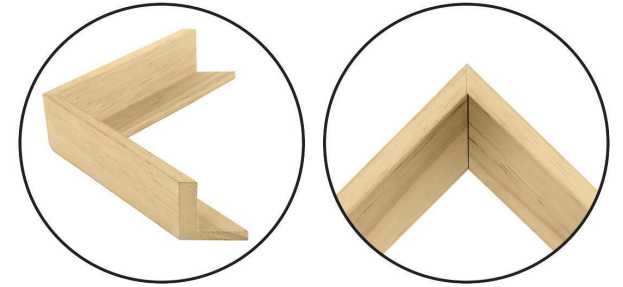

WENDOVER ART GROUP

ITEM NUMBER : **WTUR0462**

TITLE : **Full Color Reciprocity D**

OUTWARD DIMENSION (W X H) : **18" x 20"**

FRAME (WIDTH X DEPTH) : **MC0618SUB1
0.38" x 2.25"**

FRAME FINISH : **Floater Frame
Natural**

DESCRIPTION :

Giclee on Canvas, Gallery Wrapped, Artist Enhanced