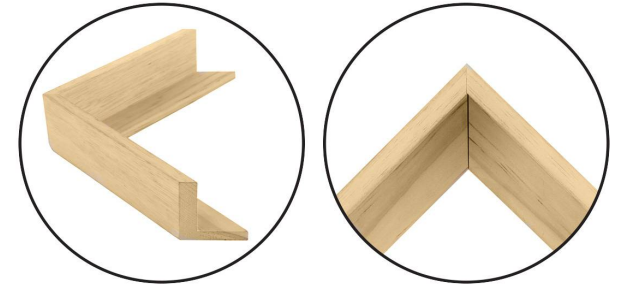

WENDOVER ART GROUP

ITEM NUMBER : **WTUR0453**

TITLE : **Painterly Afternoon Ollies
5**

OUTWARD DIMENSION (W X H) : **36" x 36"**

FRAME (WIDTH X DEPTH) : **MC0618SUB1
0.38" x 2.25"**

FRAME FINISH : **Floater Frame
Natural**

DESCRIPTION :

Giclee on Canvas, Gallery Wrapped, Artist Enhanced