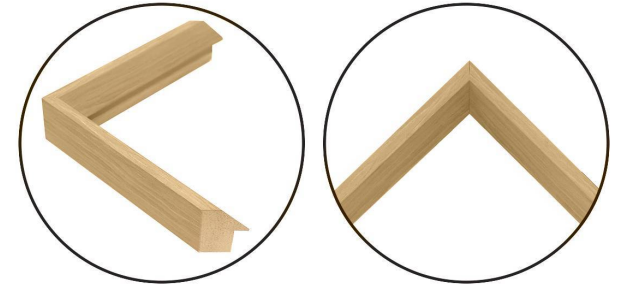

WENDOVER ART GROUP

ITEM NUMBER : **WAB4737**

TITLE : **Ocean Obscured 4**

OUTWARD DIMENSION (W X H) : **29.25" x 37.25"**

FRAME (WIDTH X DEPTH) : MW00012418 | 0.88" x 1.63"

FRAME FINISH : **Standard Frame**

Natural Woodgrain

DESCRIPTION :

Giclee on Watercolor Paper, Deckled and Floated on Mat