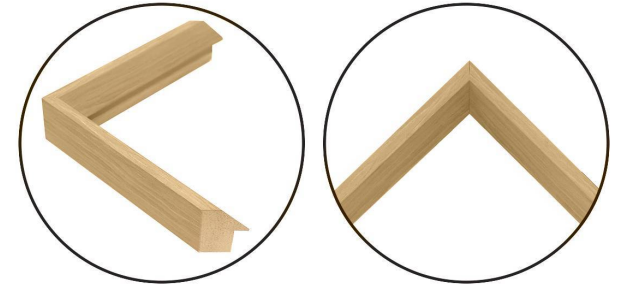

# WENDOVER ART GROUP

---

ITEM NUMBER : **WAB4737**

TITLE : **Ocean Obscured 4**

OUTWARD DIMENSION (W X H) : **29.25" x 37.25"**

FRAME (WIDTH X DEPTH) : **MW00012418**  
**0.88" x 1.63"**

FRAME FINISH : **Standard Frame**  
**Natural Woodgrain**

DESCRIPTION :

**Giclee on Watercolor Paper, Deckled and Floated on Mat**