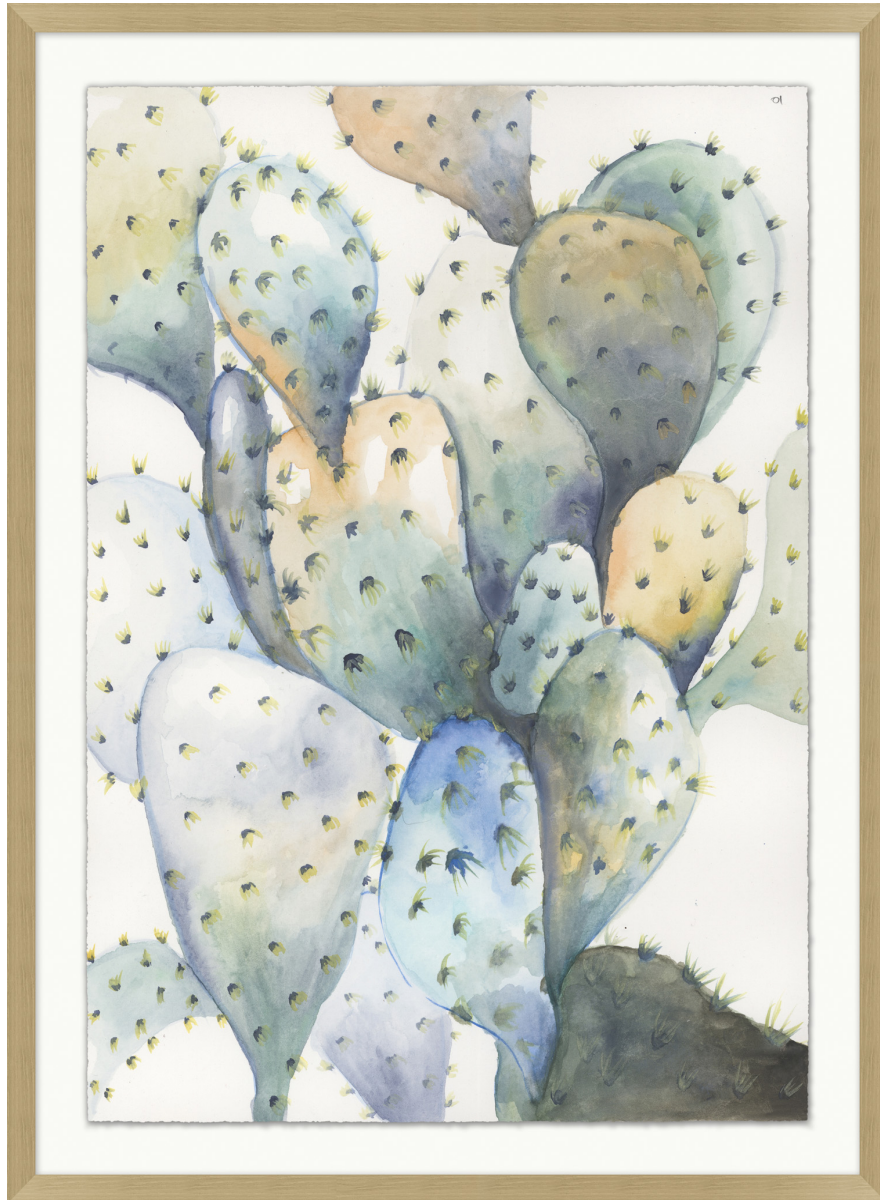

WENDOVER ART GROUP

ITEM NUMBER : **WNT2181**

TITLE : **Prickly Pear Portrait 2**

OUTWARD DIMENSION (W X H) : **31.5" x 41.5"**

FRAME (WIDTH X DEPTH) : **MW00012427**
1" x 2"

FRAME FINISH : **Standard Frame**
Natural Woodgrain

DESCRIPTION :

**Giclee on Watercolor Paper, Deckled and Floated on Mat,
Framed in Shadowbox**