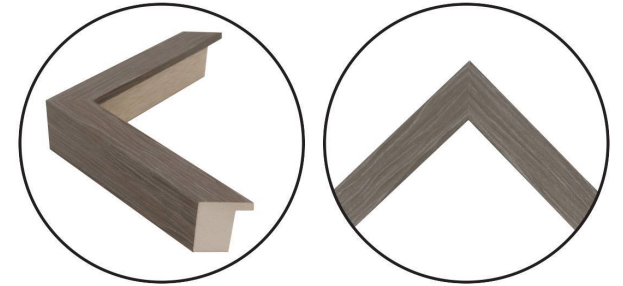

WENDOVER ART GROUP

ITEM NUMBER : **WTFH1191**

TITLE : **Azure Abstract 5**

OUTWARD DIMENSION (W X H) : **29.5" x 50.5"**

FRAME (WIDTH X DEPTH) : **MW00012428**
1" x 2"

FRAME FINISH : **Standard Frame**
Charcoal Woodgrain

DESCRIPTION :

Giclee on Watercolor Paper, Deckled and Floated on Mat