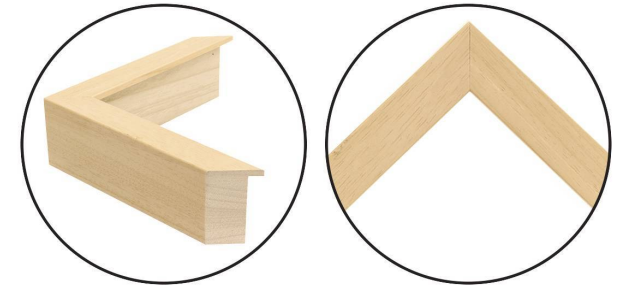

WENDOVER ART GROUP

ITEM NUMBER : **WTUR0448**

TITLE : **Collaged Connections 11**

OUTWARD DIMENSION (W X H) : **8.75" x 15.5"**

FRAME (WIDTH X DEPTH) : **MC2333 | 1" x 2.13"**

FRAME FINISH : **Standard Frame**

Blonde Maple

DESCRIPTION :

Cut and Collaged Paper, Hangs Horizontally and Vertically