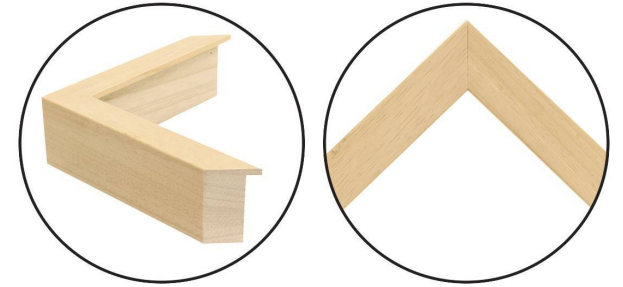

WENDOVER ART GROUP

ITEM NUMBER : **WTUR0448**

TITLE : **Collaged Connections 11**

OUTWARD DIMENSION (W X H) : **8.75" x 15.5"**

FRAME (WIDTH X DEPTH) : **MC2333
1" x 2.13"**

FRAME FINISH : **Standard Frame
Blonde Maple**

DESCRIPTION :

**Cut and Collaged Paper, Hangs Horizontally and
Vertically**