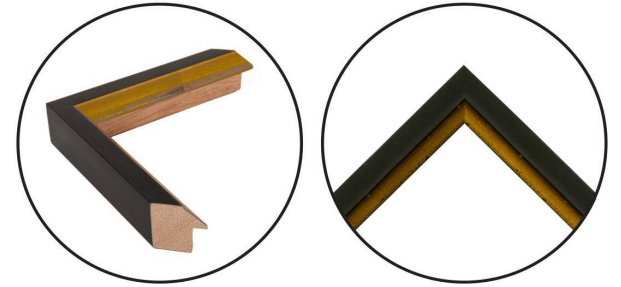

# WENDOVER ART GROUP

---

ITEM NUMBER : **WCL3030**

TITLE : **Undersea Mermaid 1**

OUTWARD DIMENSION (W X H) : **16.5" x 17.5"**

FRAME (WIDTH X DEPTH) : **M0733**  
**1" x 1.38"**

FRAME FINISH : **Standard Frame**  
**Distressed Black and Antique Gold**

DESCRIPTION :

**Giclee on Matte Paper, Deckled on Mat, Gold Leaf Mat**

**Bevel**